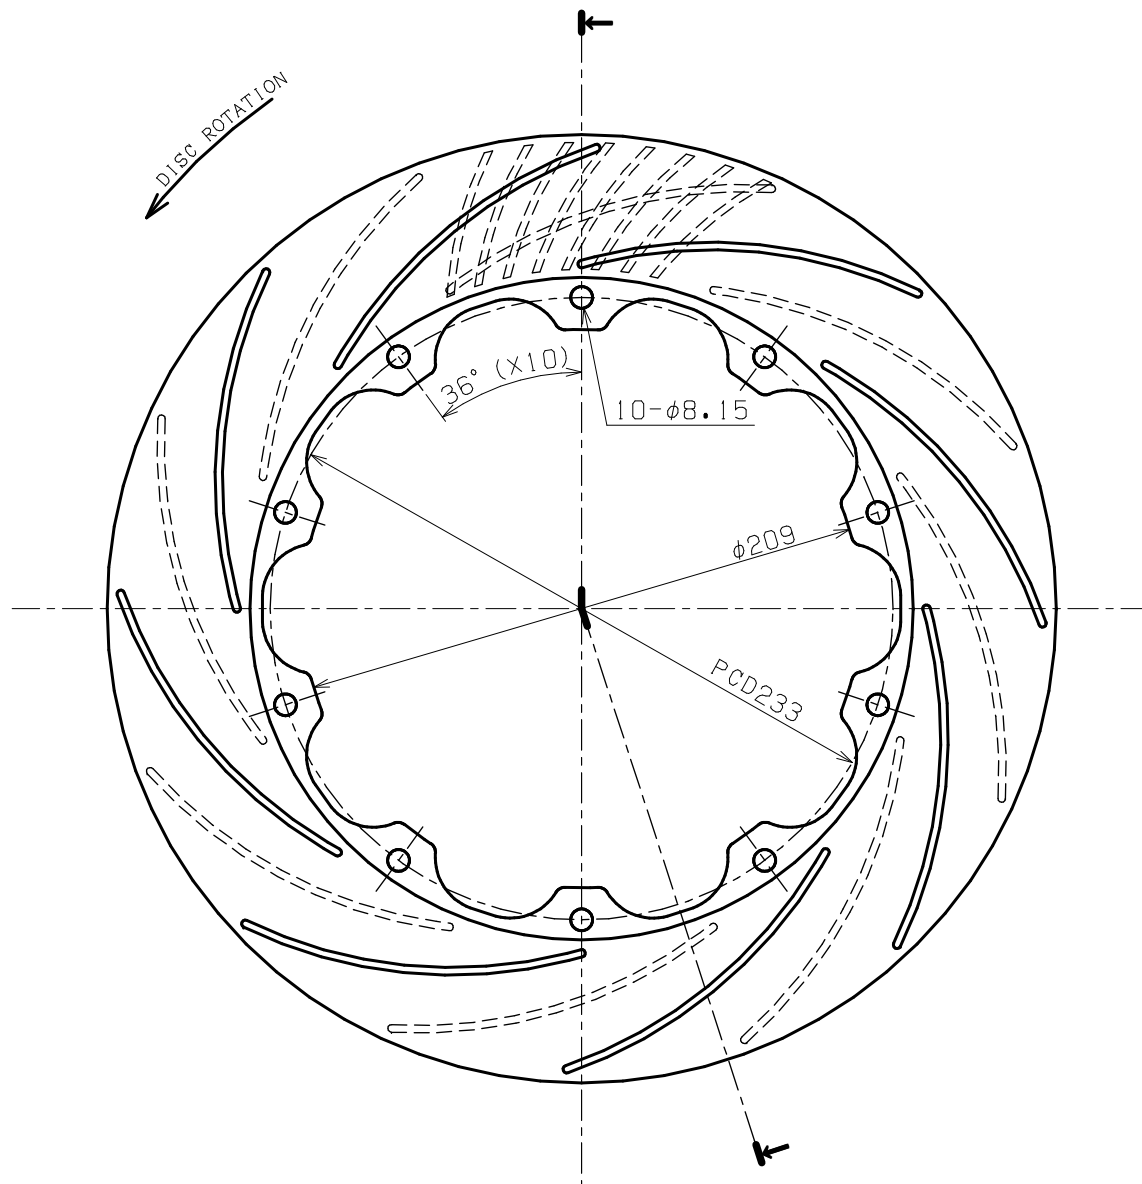

BRAKE DISC

φ355×32 Brembo

AIR GAP: 19
AIR VENT: 72
GROOVE: 8
WEIGHT: 6.9kg

ENDLESS®

RH as shown. LH as symmetrically opposite.

3rd ANGLE
PROJECTION