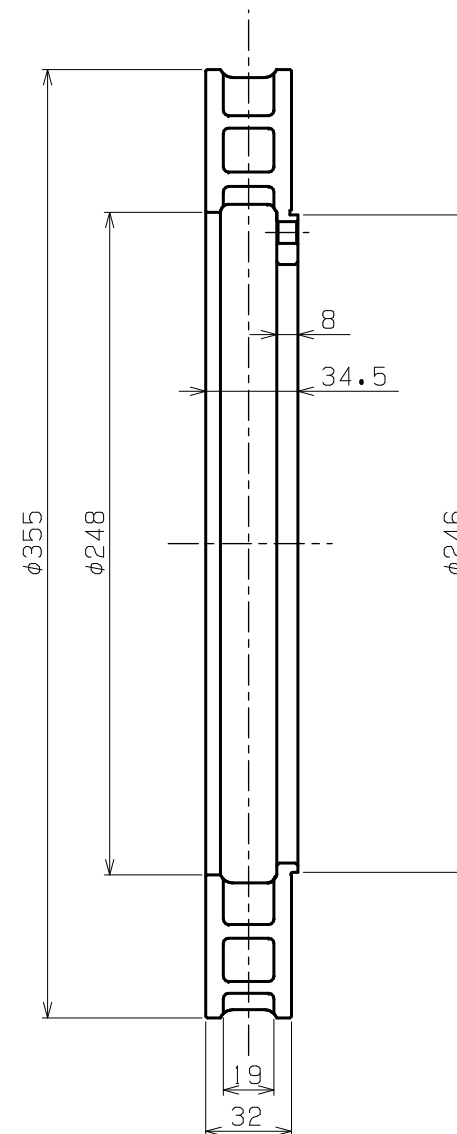

BRAKE DISC

φ355×32 Brembo

AIR GAP: 19
AIR VENT: 72
GROOVE: 8
WEIGHT: 6.9kg

ENDLESS®

RH as shown. LH as symmetrically opposite.

3rd ANGLE
PROJECTION