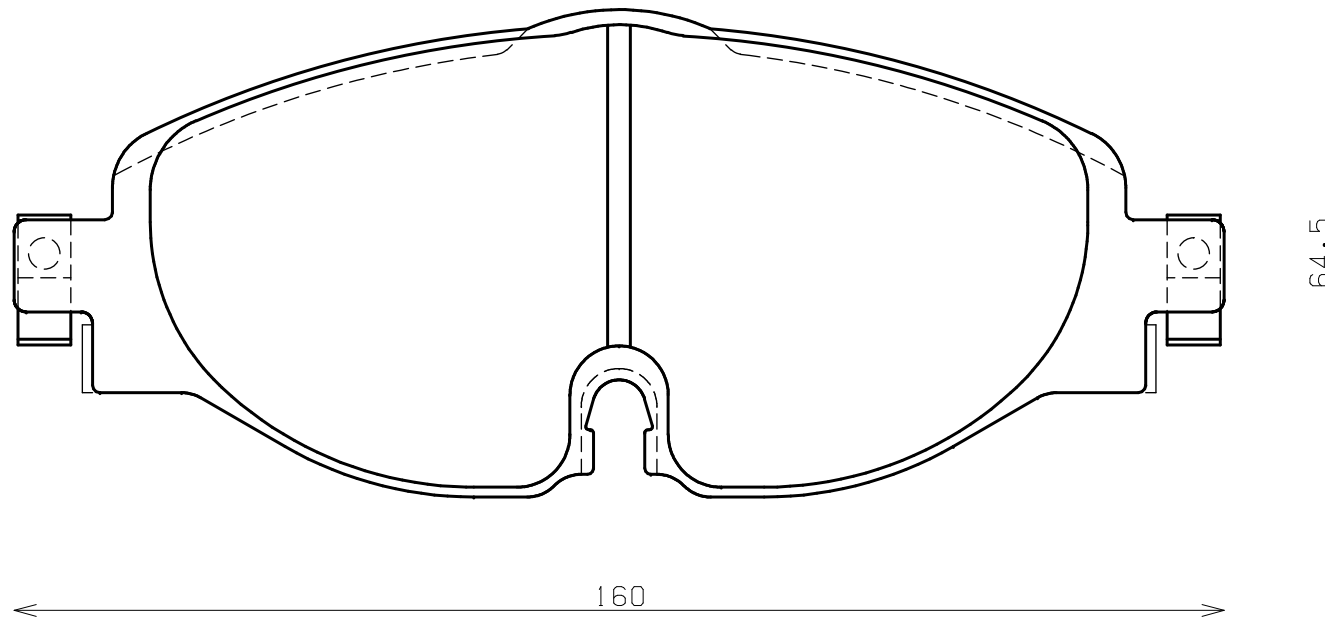

Ewig
for import ear

Thickness : 20.0

Part No : EIP257