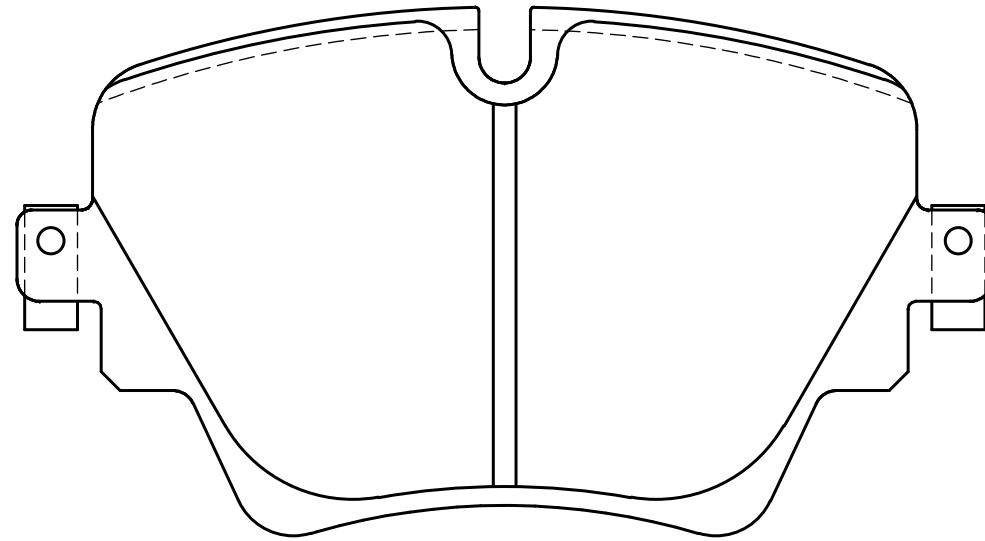

Ewig
for import car

70

129

74.4

Thickness : 18.5

Part No : EIP258