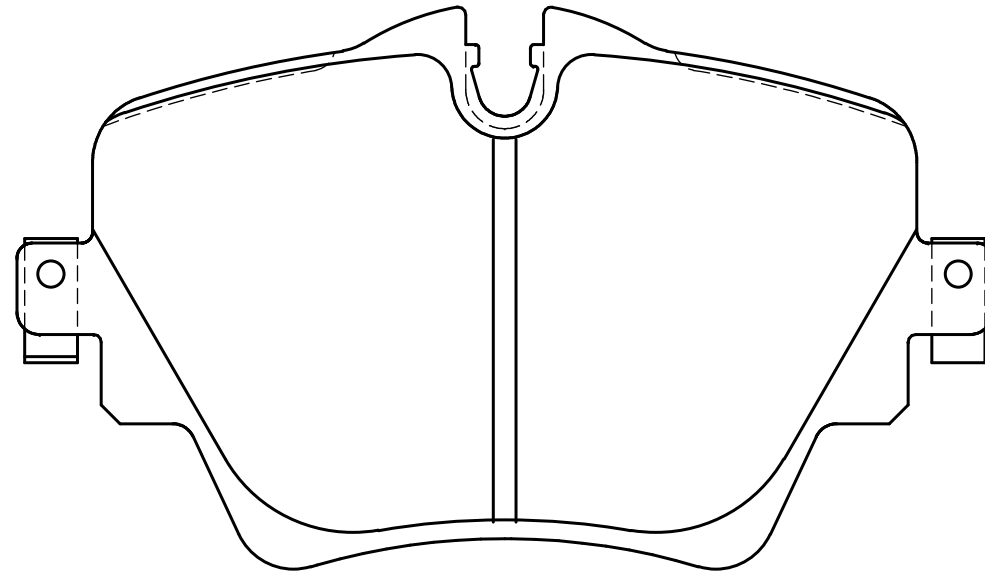

Ewig
for import car

70

129

74.4

Thickness : 18.5

Part No : EIP258