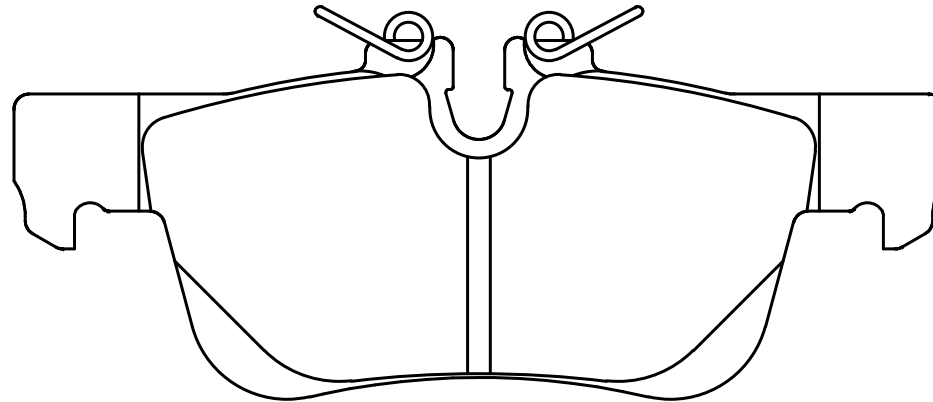

Ewig
for import car

46.7

123

47.9

Thickness : 16.0

Part No : EIP259