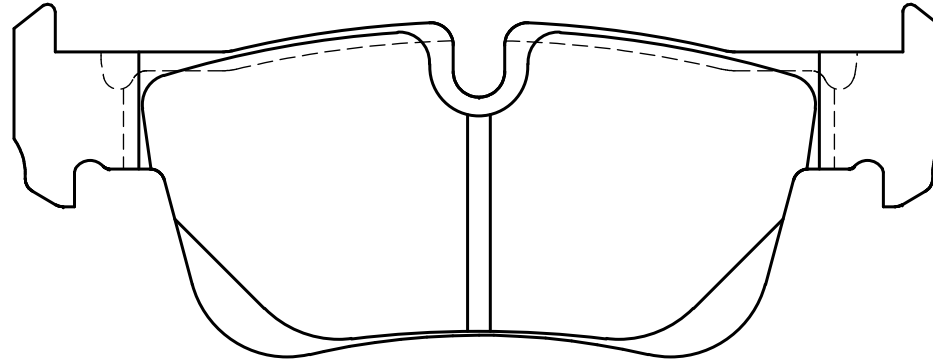

Ewig
for import car

46.7

123

47.9

Thickness : 16.0

Part No : EIP259