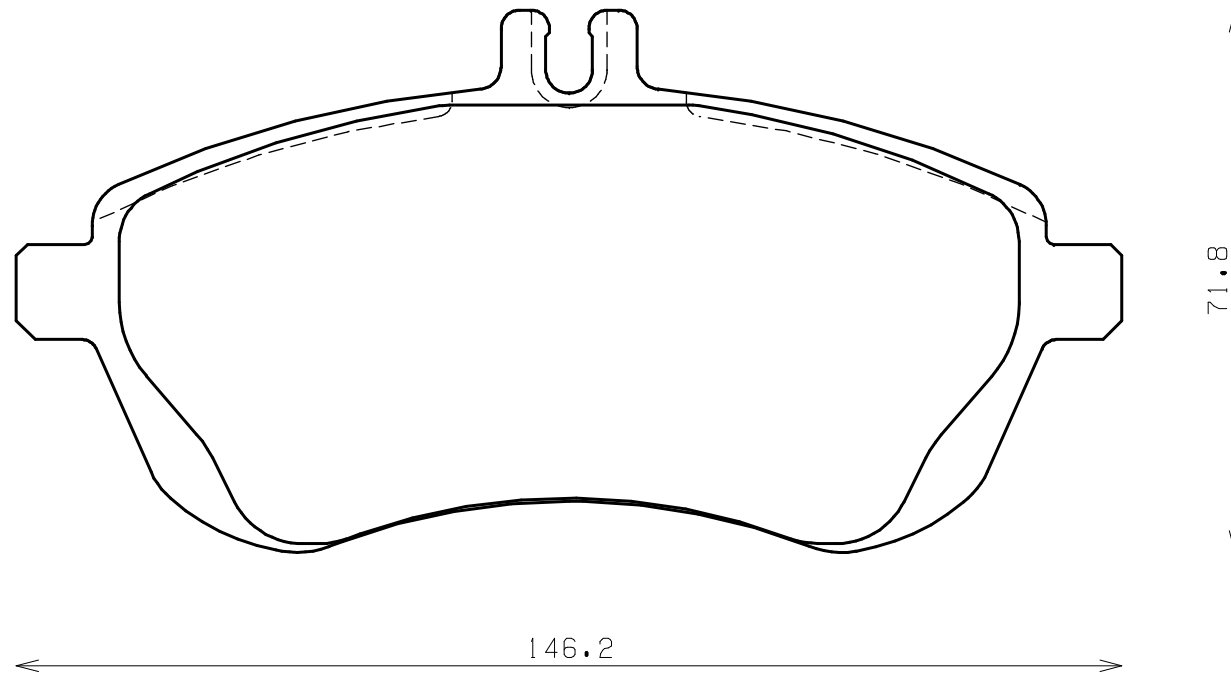

**Ewig**  
for import car

Thickness : 20.5

Part No : EIP260