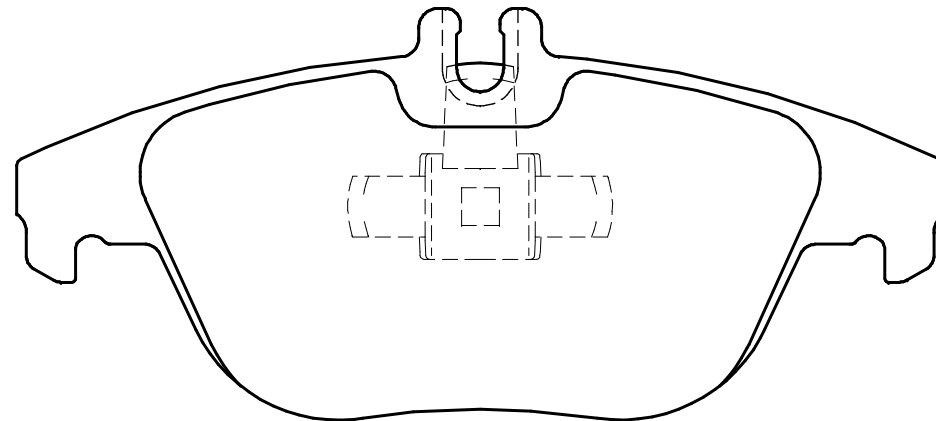

Ewig
for import car

52.4

122.6

54.4

Thickness : 18.0

Part No : EIP261