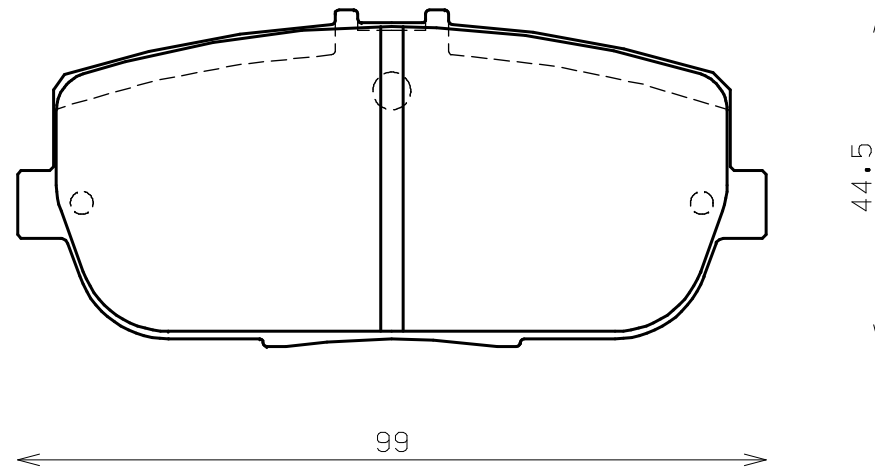

**Ewig**  
for import car

Thickness : 14.0

Part No : EIP264