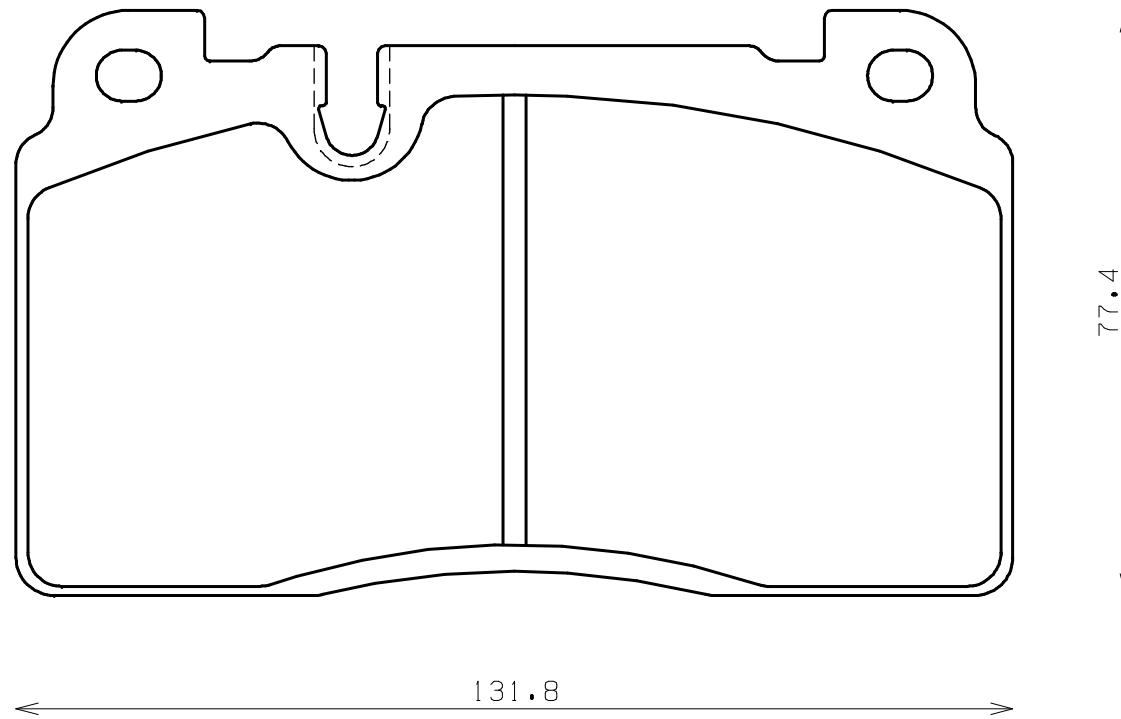

Ewig
for import car

Thickness : 16.0

Part No : EIP265