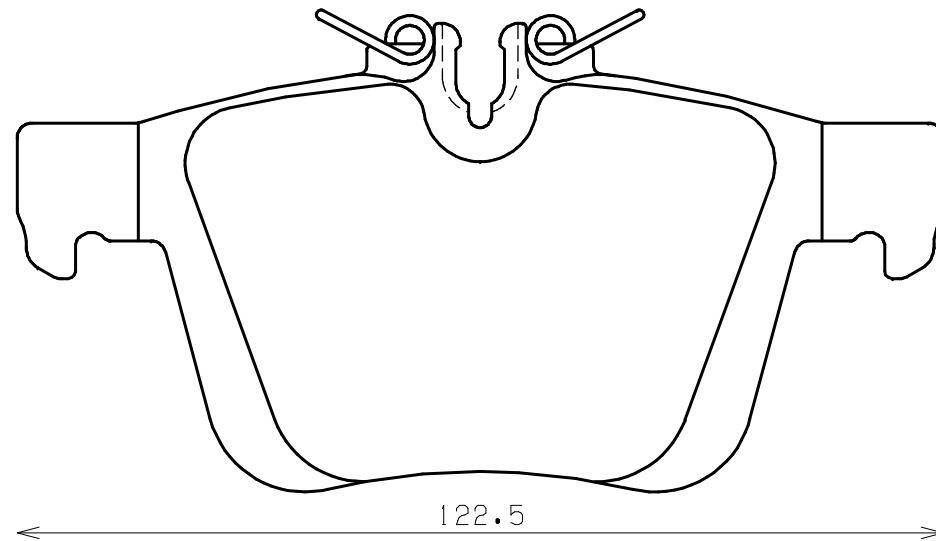

**Ewig**  
for import car

Thickness : 16.0

Part No : EIP267