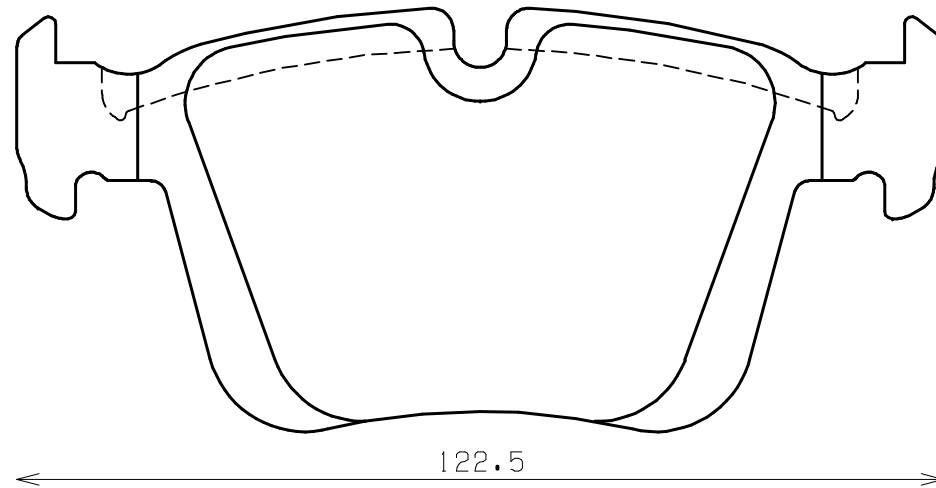

**Ewig**  
for import car

Thickness : 16.0

Part No : EIP267