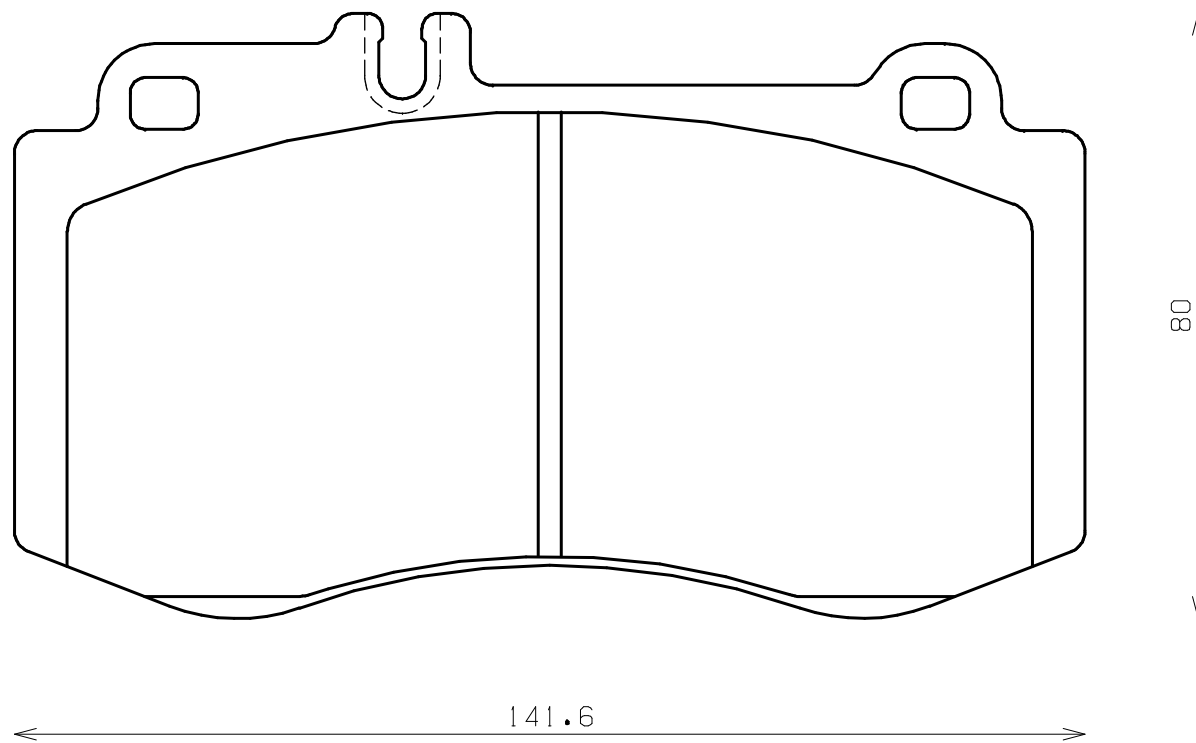

Ewig
for import car

Thickness : 17.5

Part No : EIP268