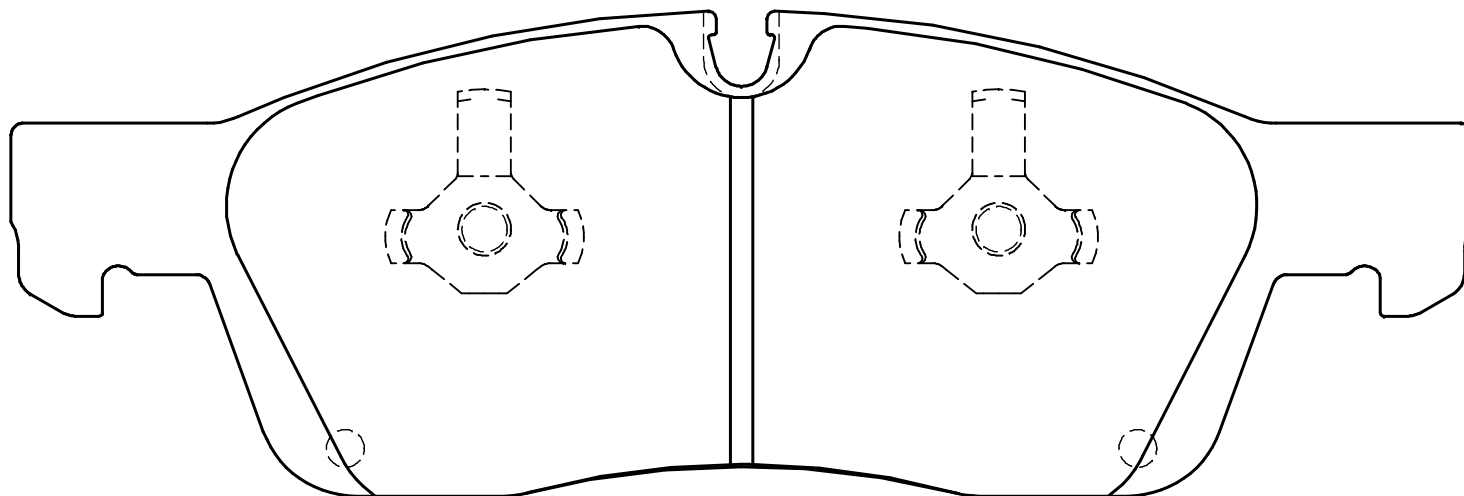

Ewig
for import car

Thickness : 21.0

Part No : EIP269