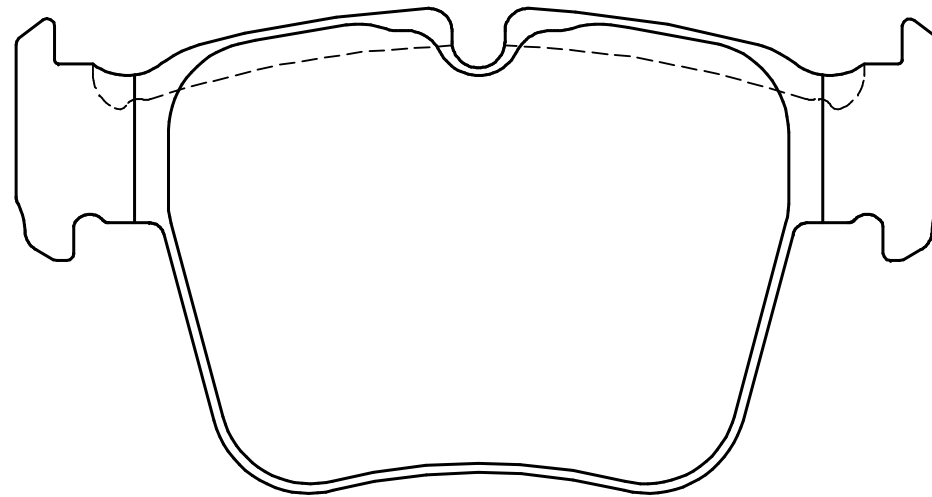

Ewig
for import car

64.1

122.3

70.1

122.3

Thickness : 16.0

Part No : EIP271