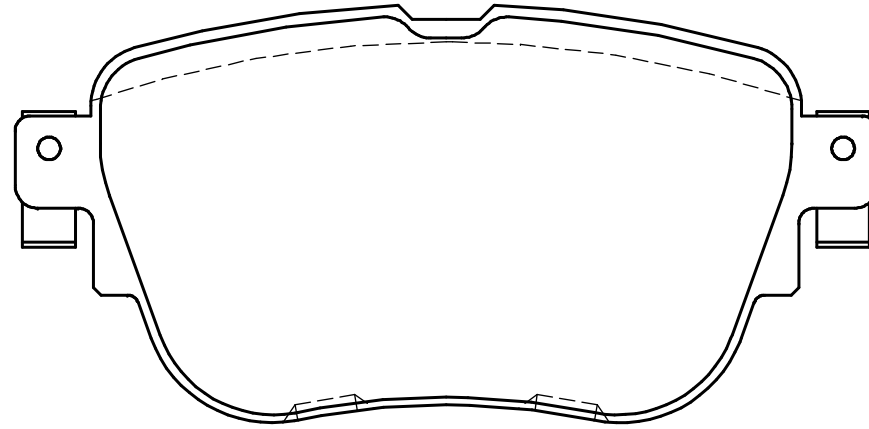

Ewig
for import car

55.3

114

64.4

Thickness : 17.0

Part No : EIP272