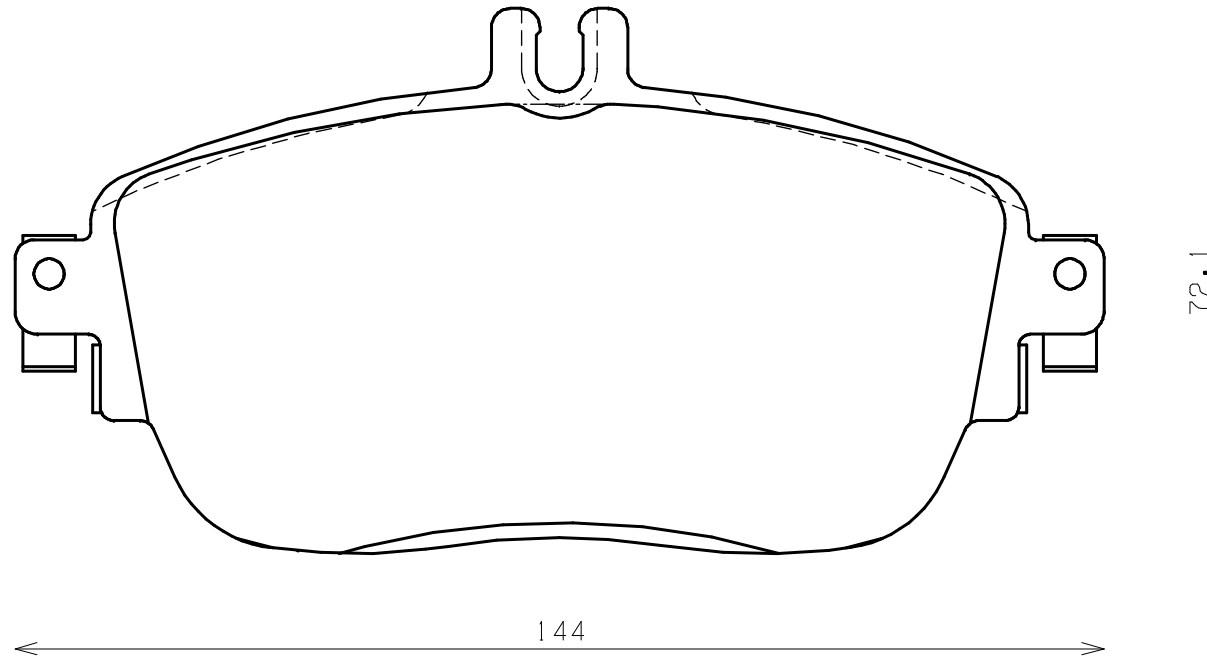

Ewig
for import car

Thickness : 19.0

Part No : EIP273