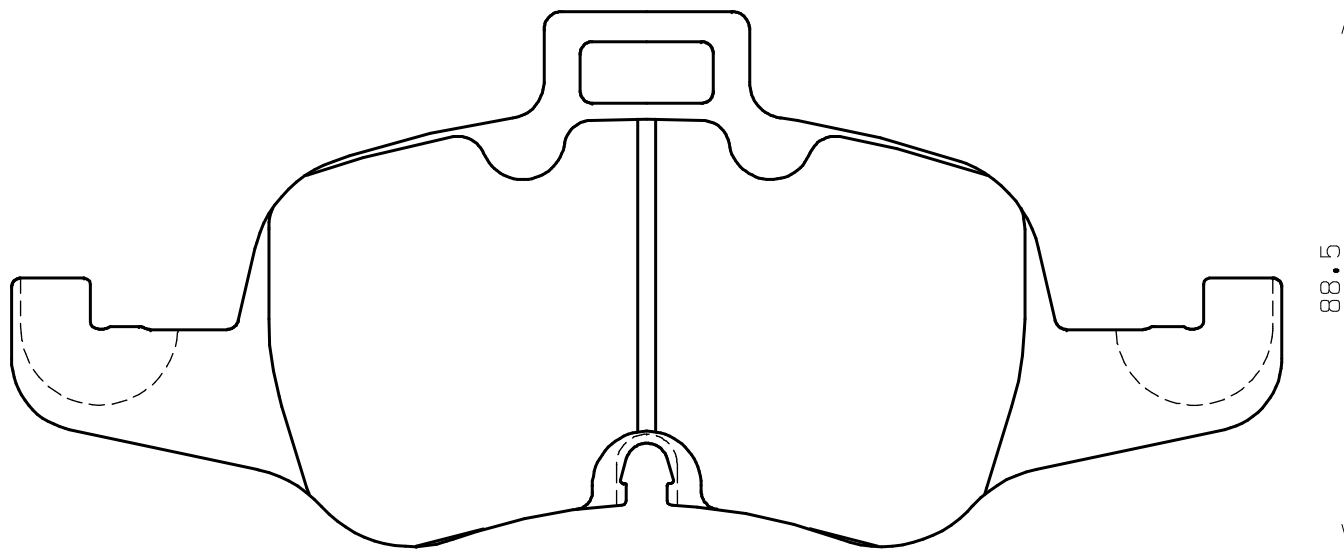

**Ewig**  
for import car

Thickness : 16.5

Part No : EIP276