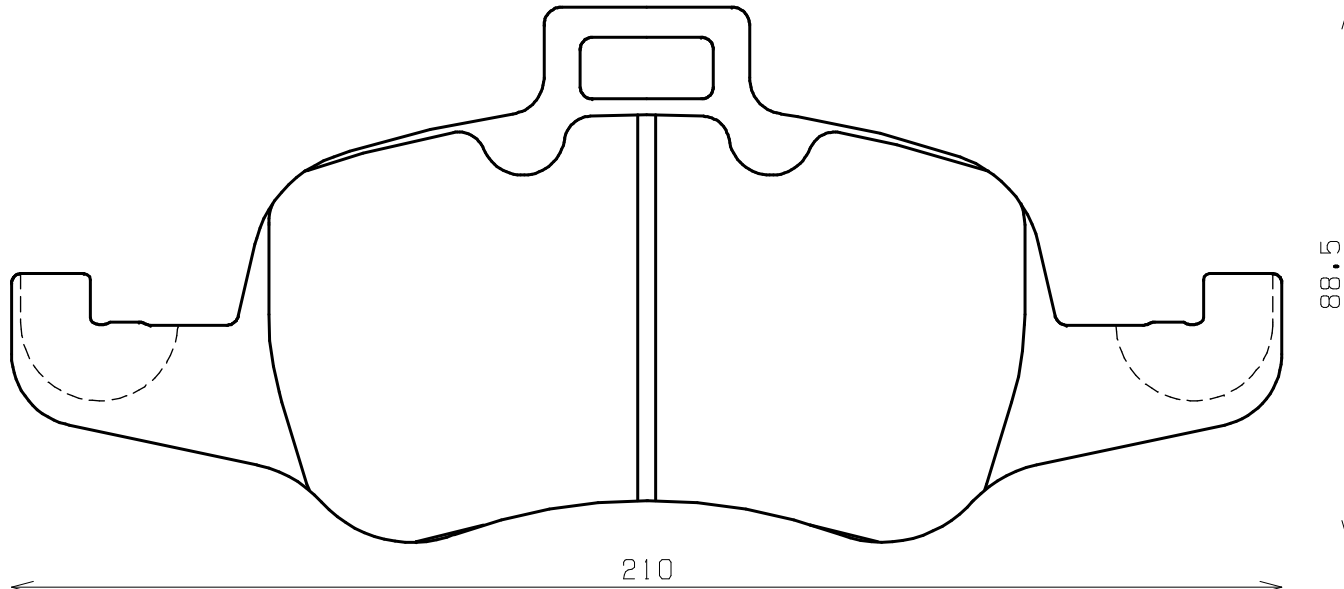

**Ewig**  
for import car

Thickness : 16.5

Part No : EIP276