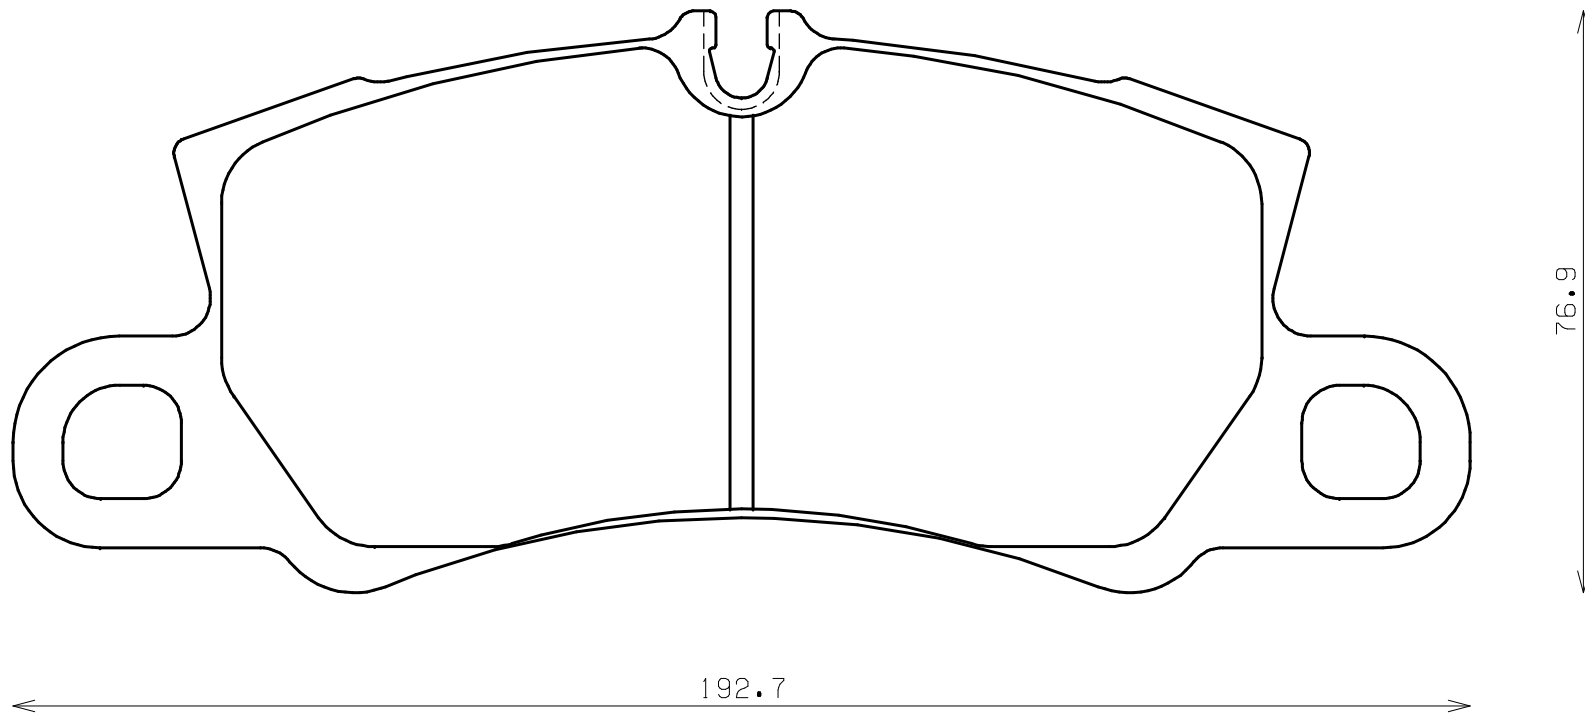

**Ewig**  
for import car

Thickness : 15.0

Part No : EIP278