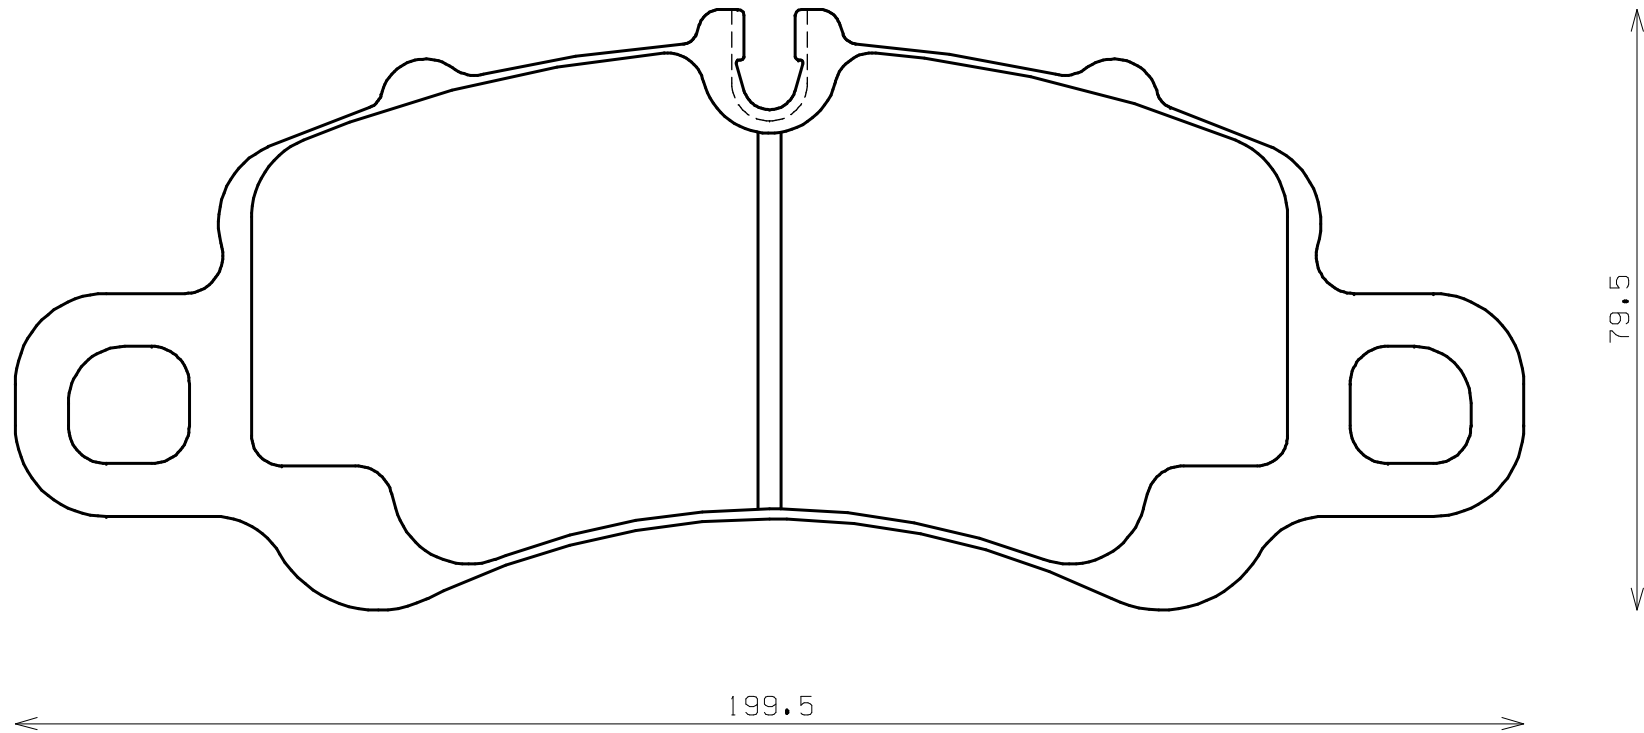

**Ewig**  
for import car

Thickness : 18.0

Part No : EIP279