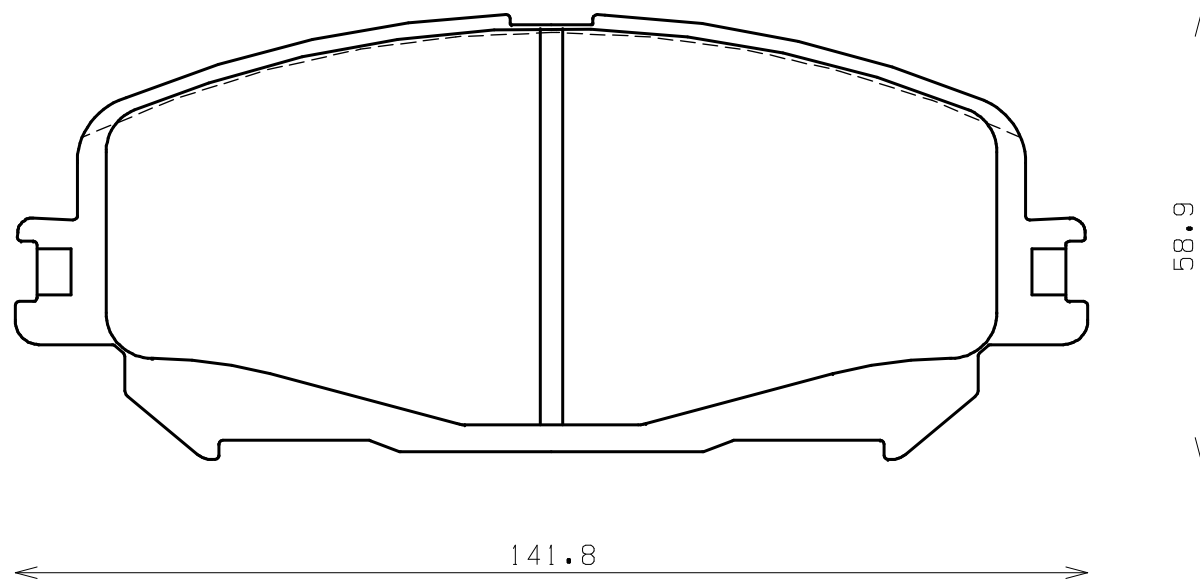

Ewig
for import car

Thickness : 18.5

Part No : EIP282