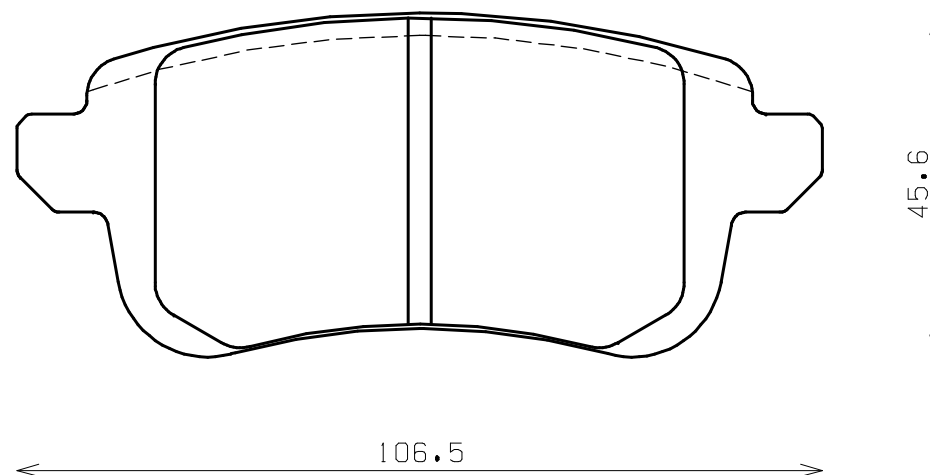

Ewig
for import car

Thickness : 16.0

Part No : EIP283