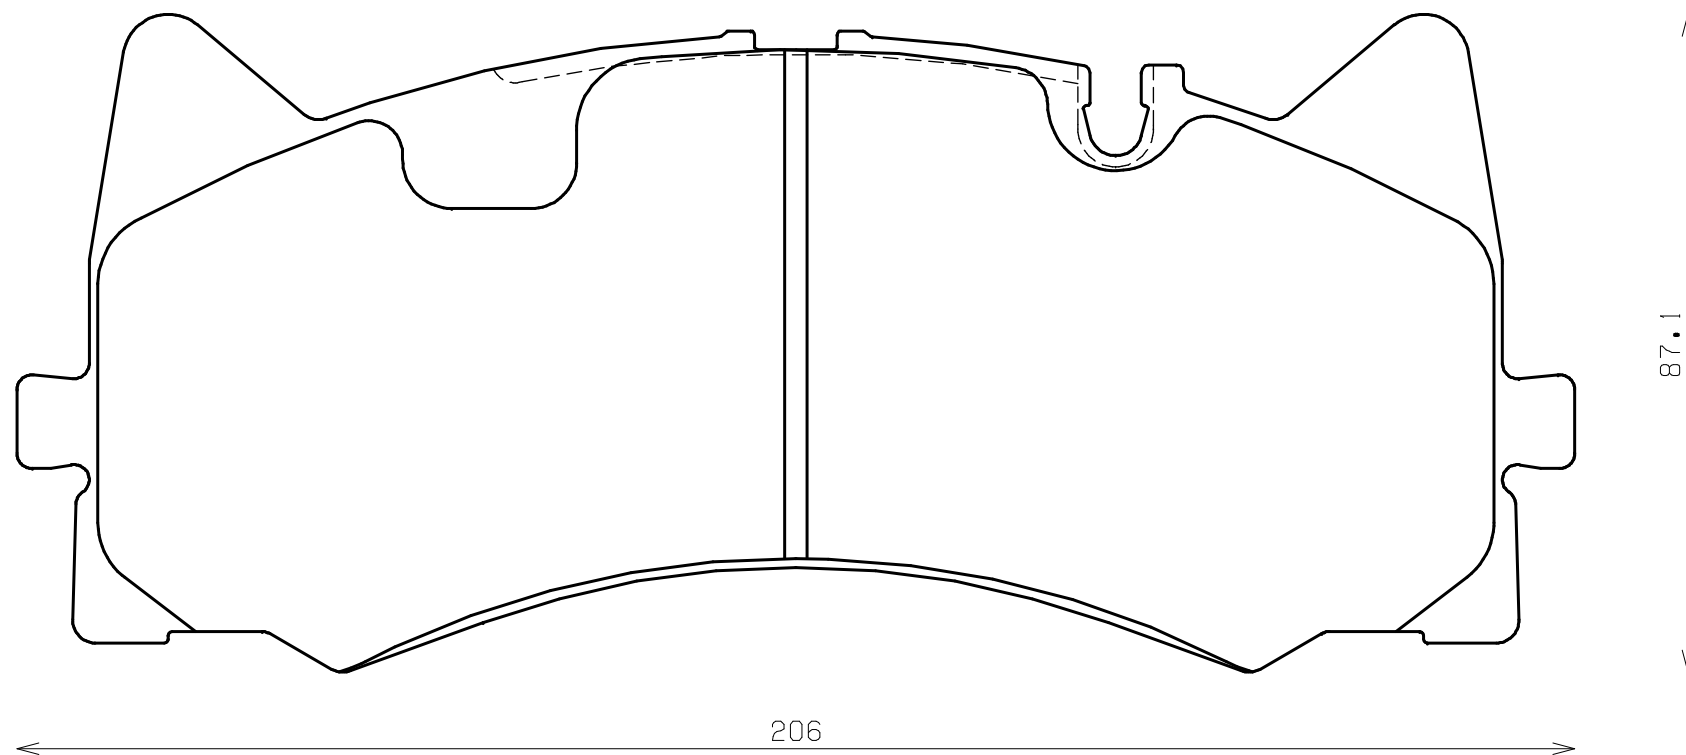

Ewig
for import car

Thickness : 16.5

Part No : EIP285