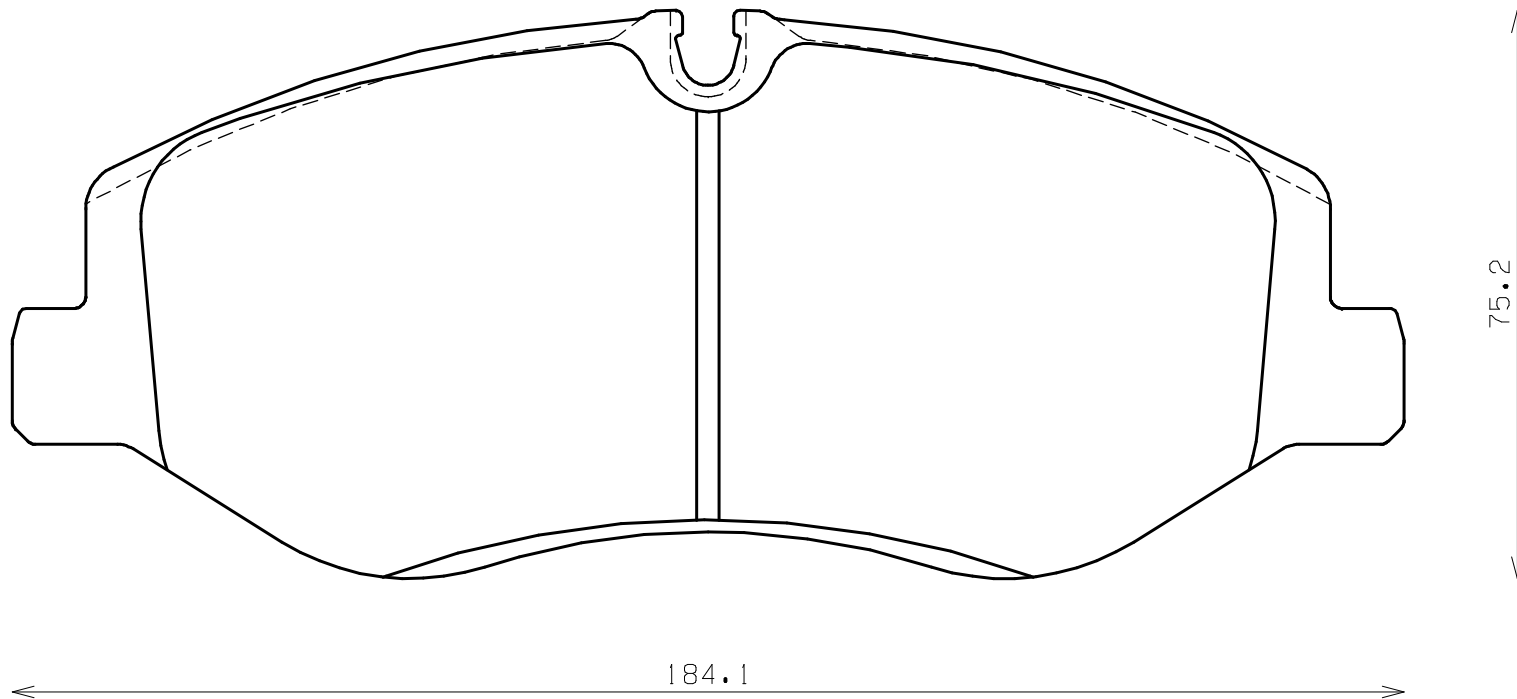

**Ewig**  
for import car

Thickness : 21.0

Part No : EIP286