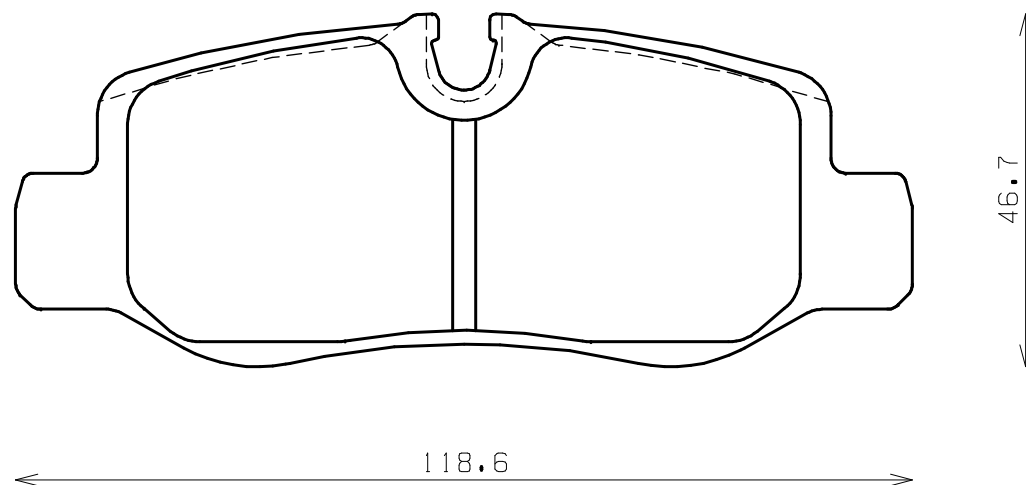

**Ewig**  
for import car

Thickness : 18.5

Part No : EIP287