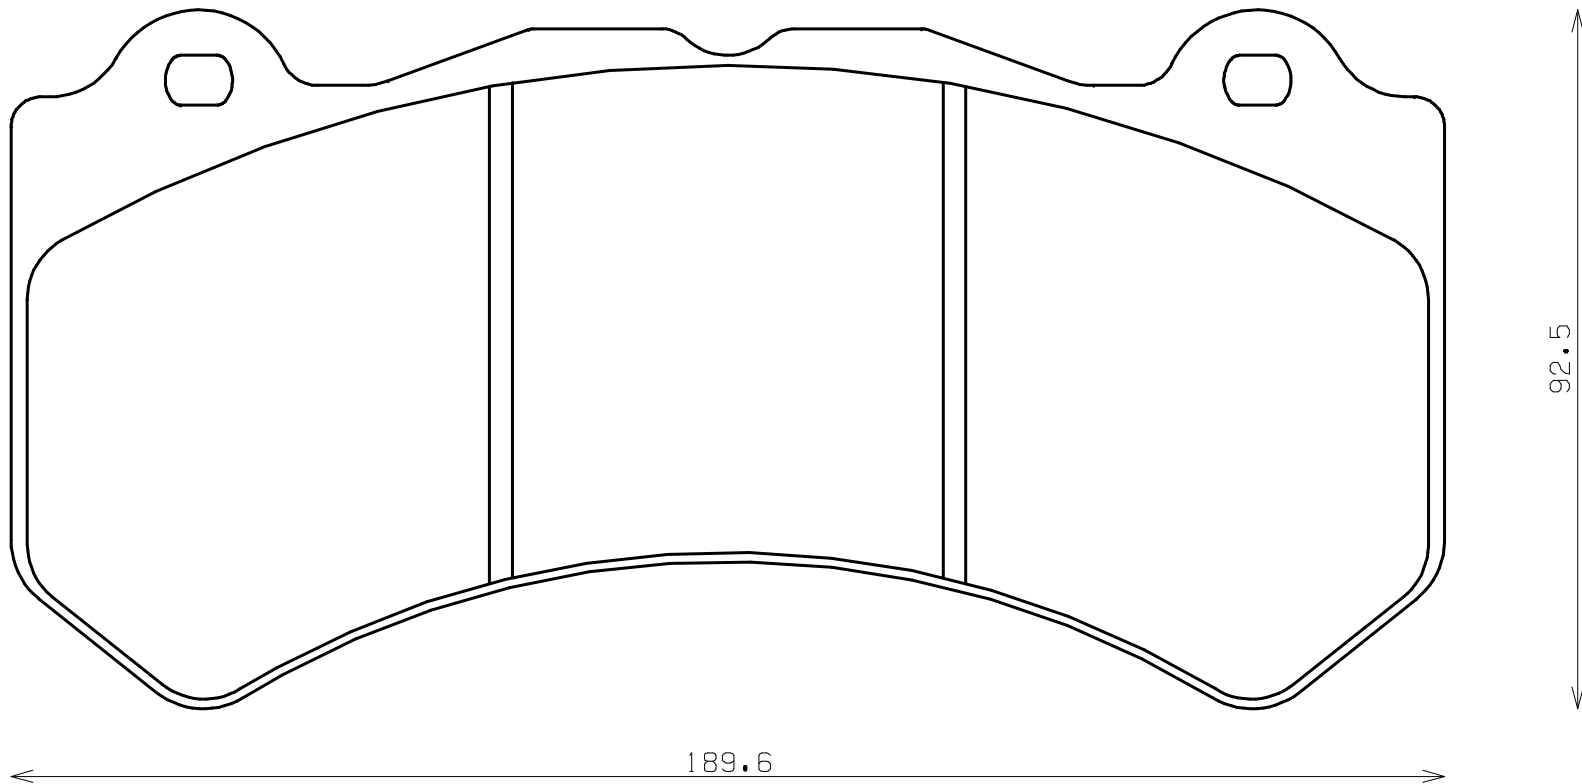

**Ewig**  
for import car

Thickness : 18.0

Part No : EIP288