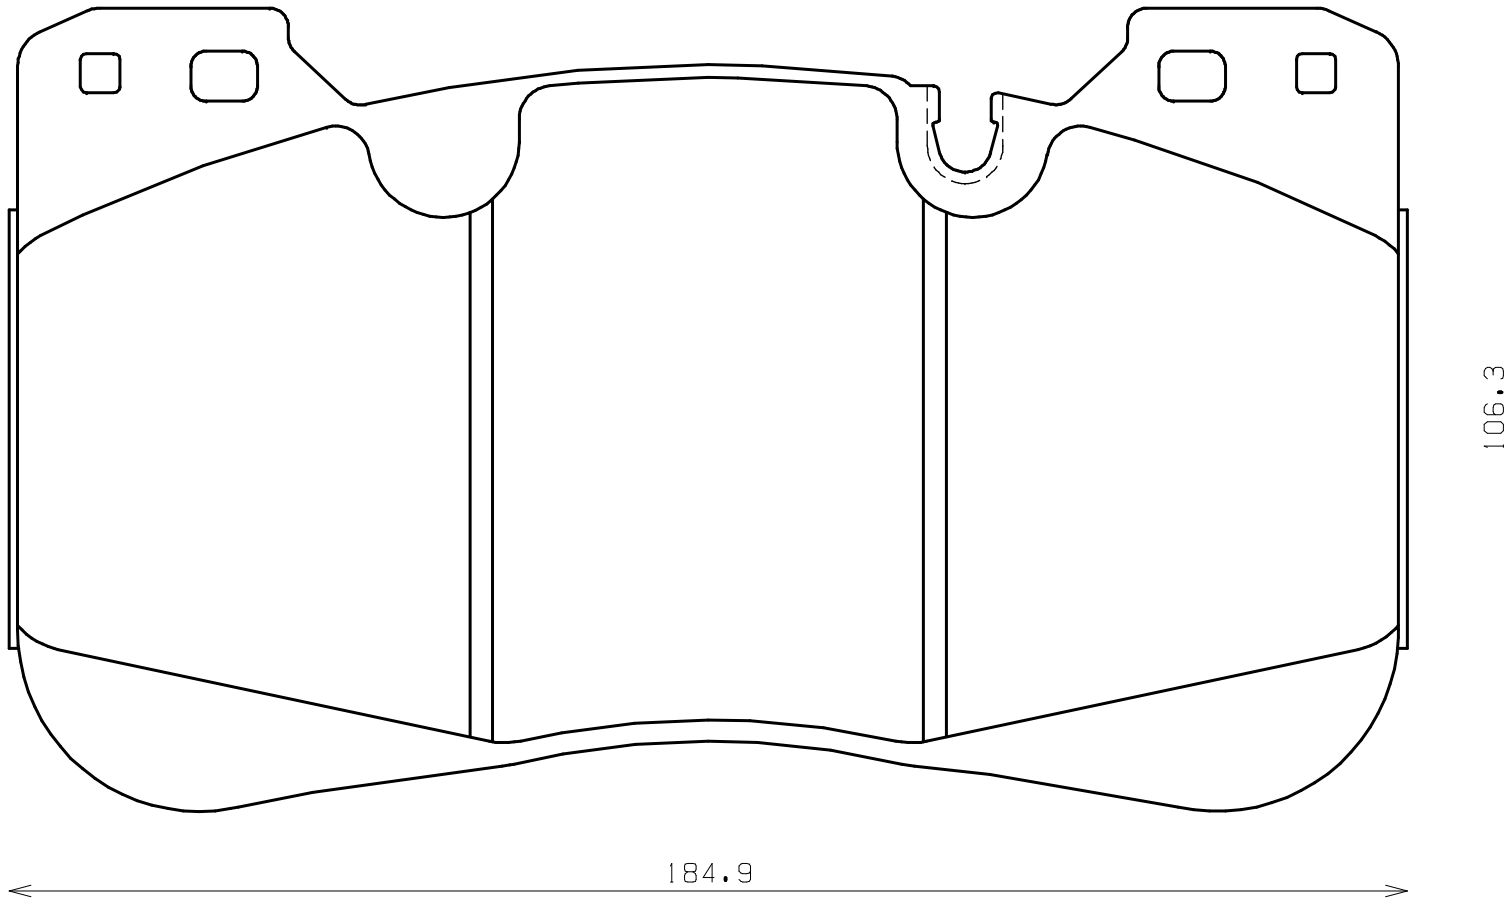

Ewig
for import car

Thickness : 20.0

Part No : EIP289