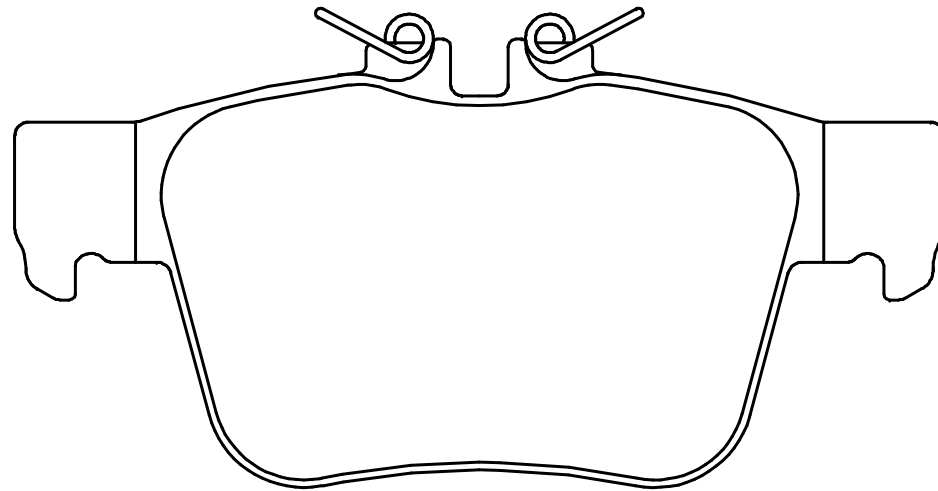

**Ewig**  
for import car

58.8

122.9

55.8

Thickness : 16.0

Part No : EIP291