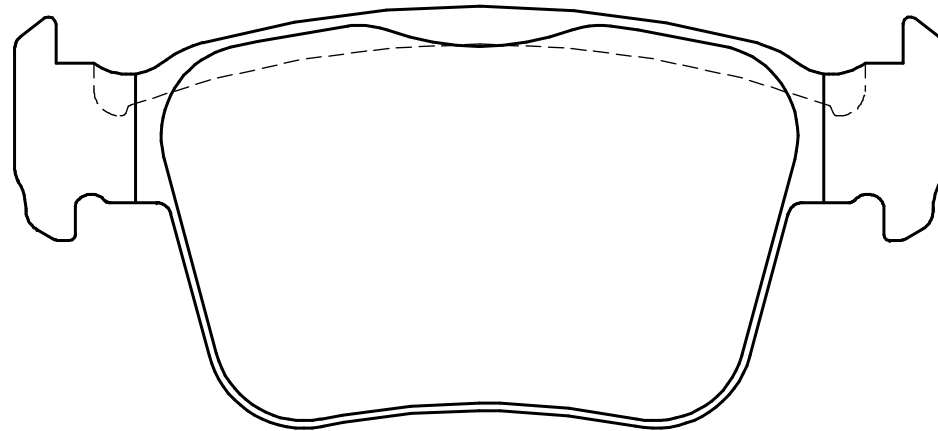

**Ewig**  
for import car

58.8

122.9

55.8

Thickness : 16.0

Part No : EIP291