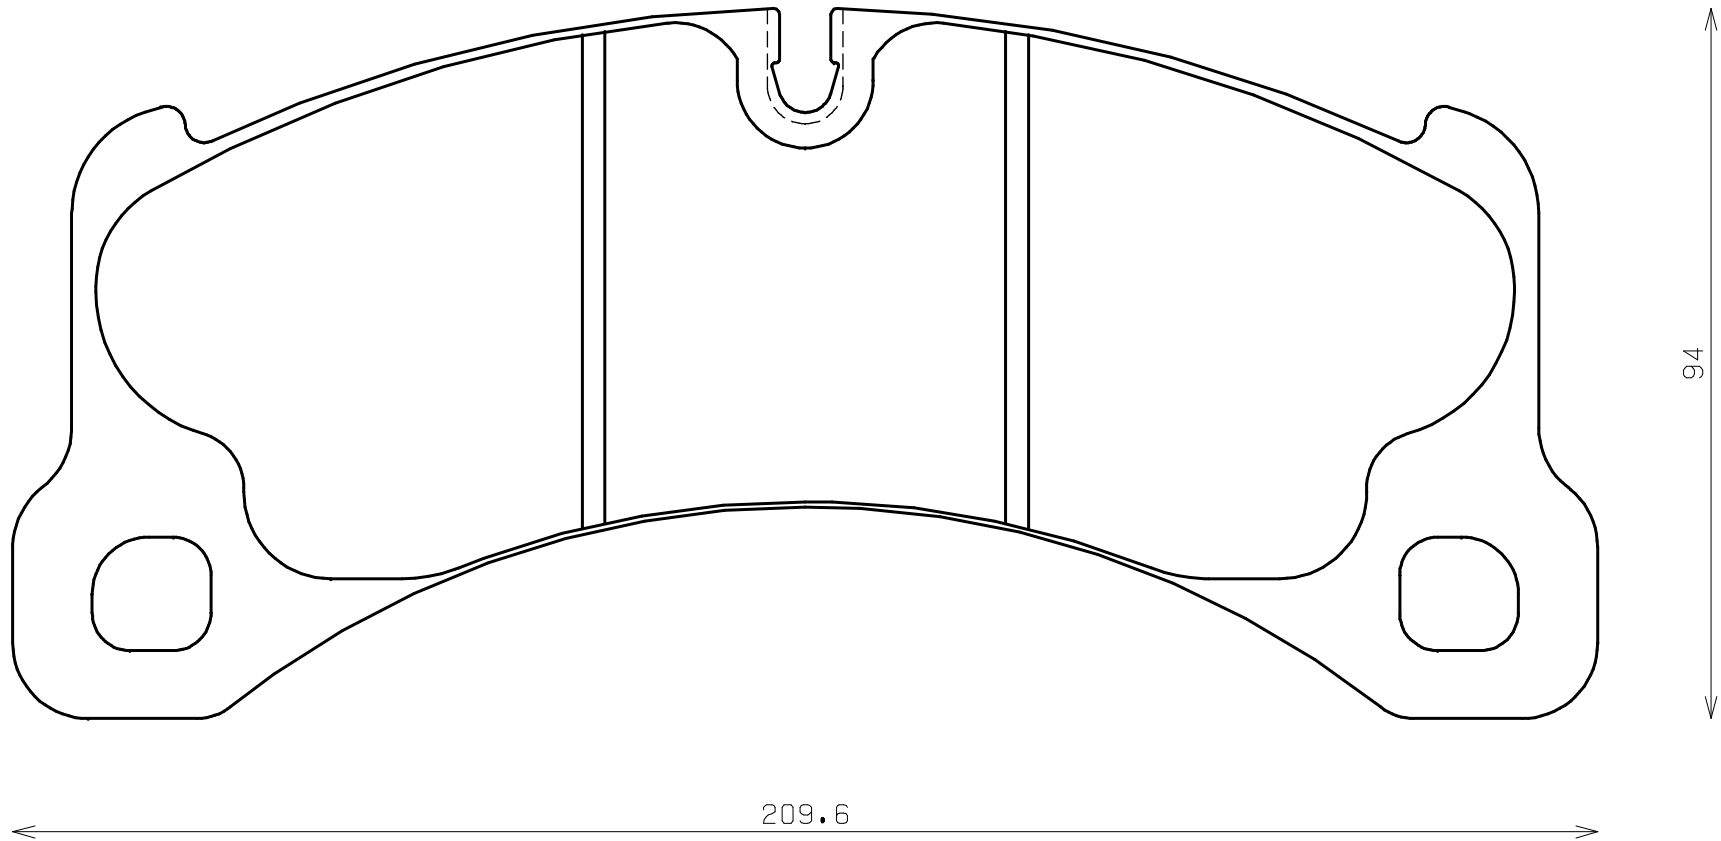

Ewig
for import car

Thickness : 16.5

Part No : EIP292