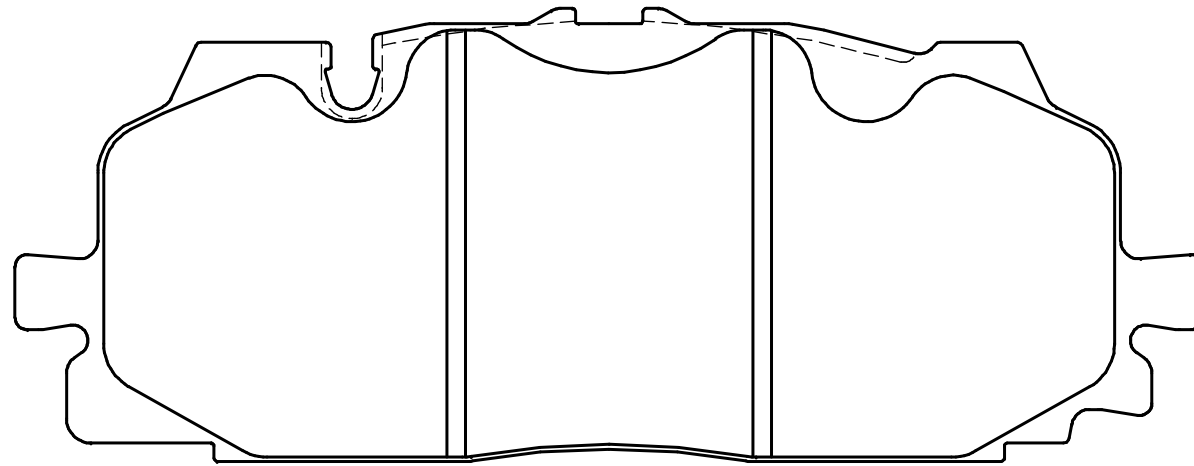

Ewig
for import car

194

74

74

Thickness : 16.5

Part No : EIP293