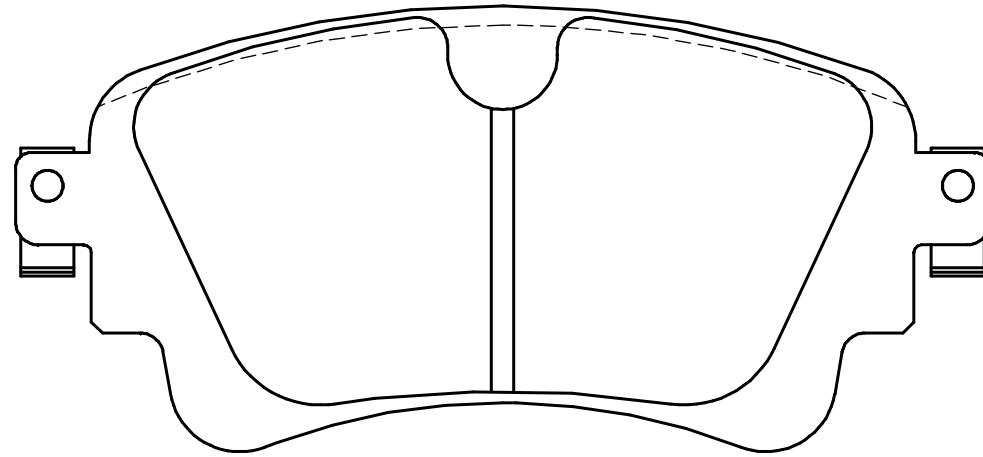

Ewig
for import car

59

128.8

59

Thickness : 17.0

Part No : EIP294