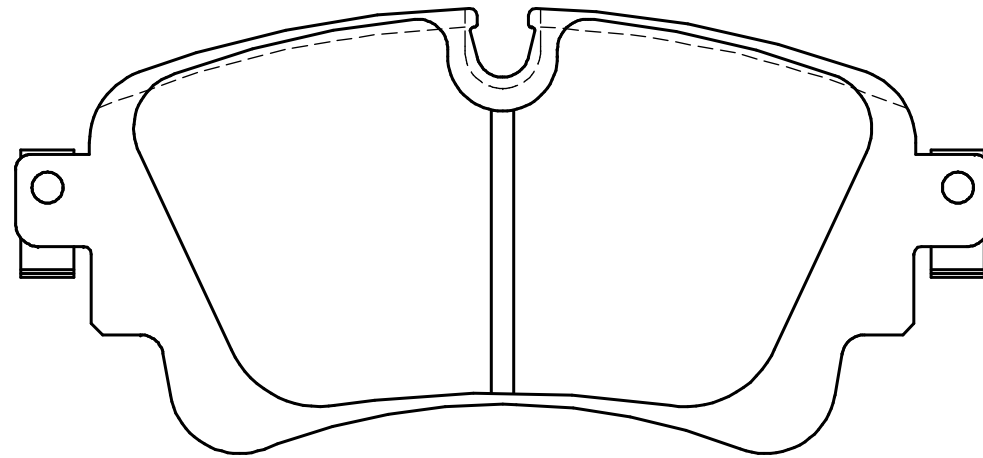

Ewig
for import car

59

128.8

59

Thickness : 17.0

Part No : EIP294