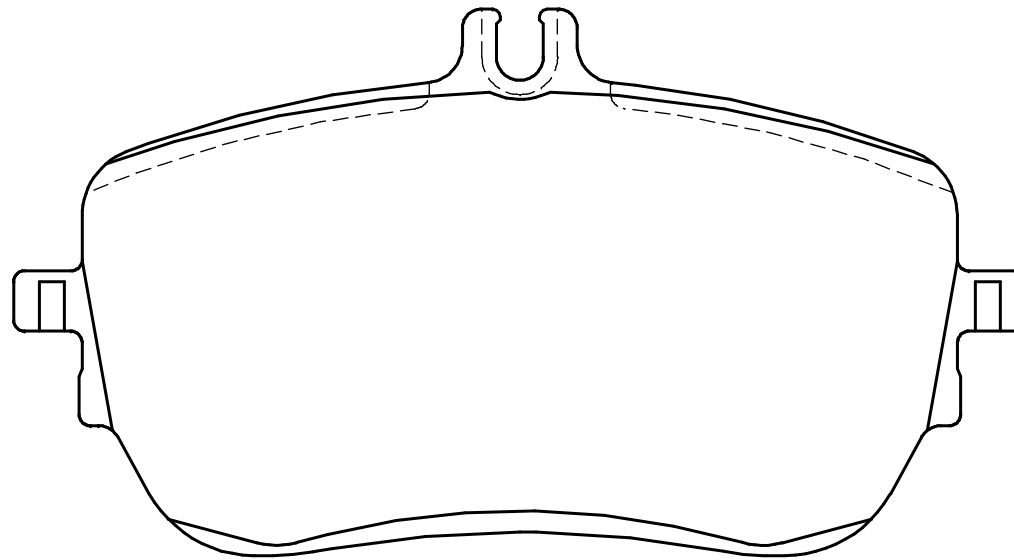

Ewig
for import car

133.9

63.1

72.3

Thickness : 19.5

Part No : EIP295