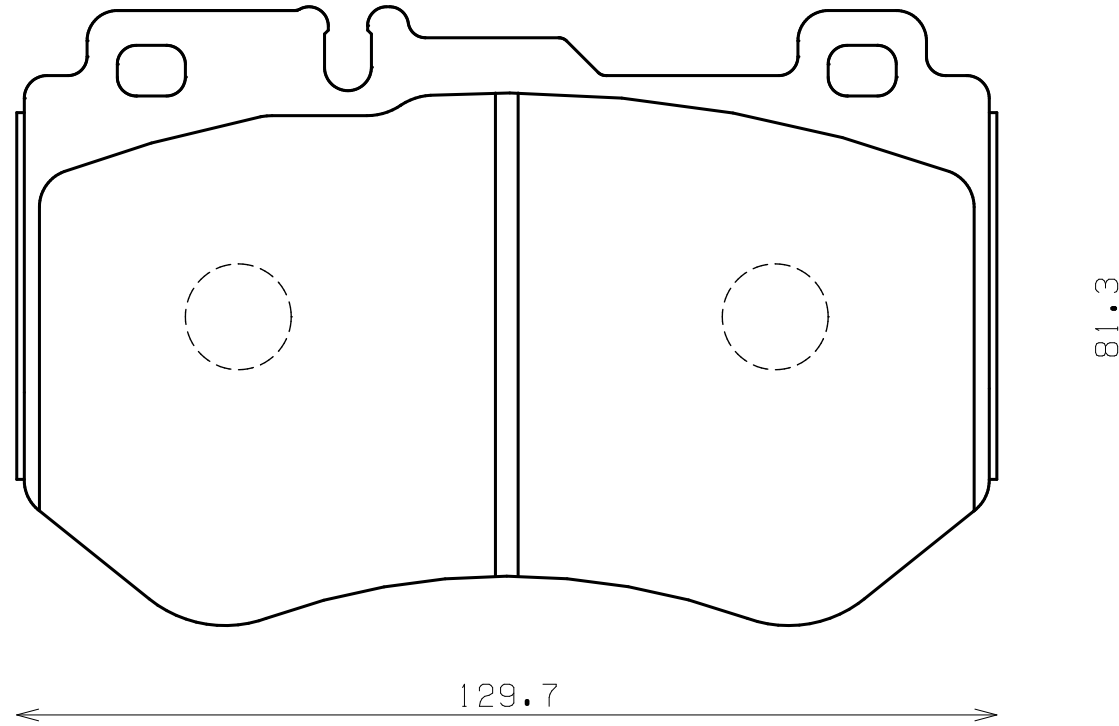

Ewig
for import car

Thickness : 19.0

Part No : EIP297