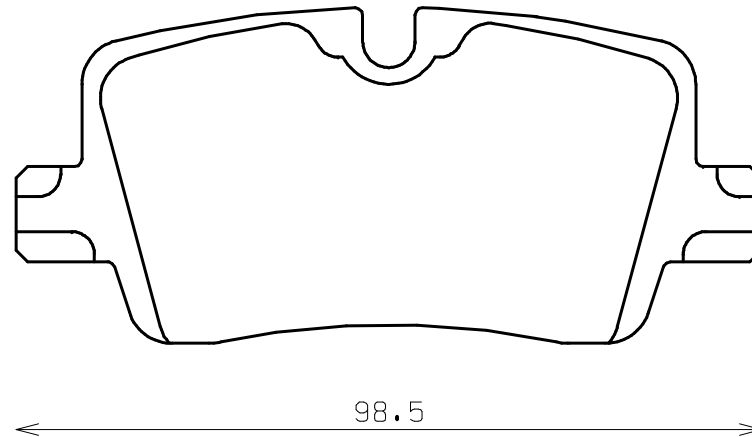

Ewig
for import car

Thickness : 16.5

Part No : EIP299