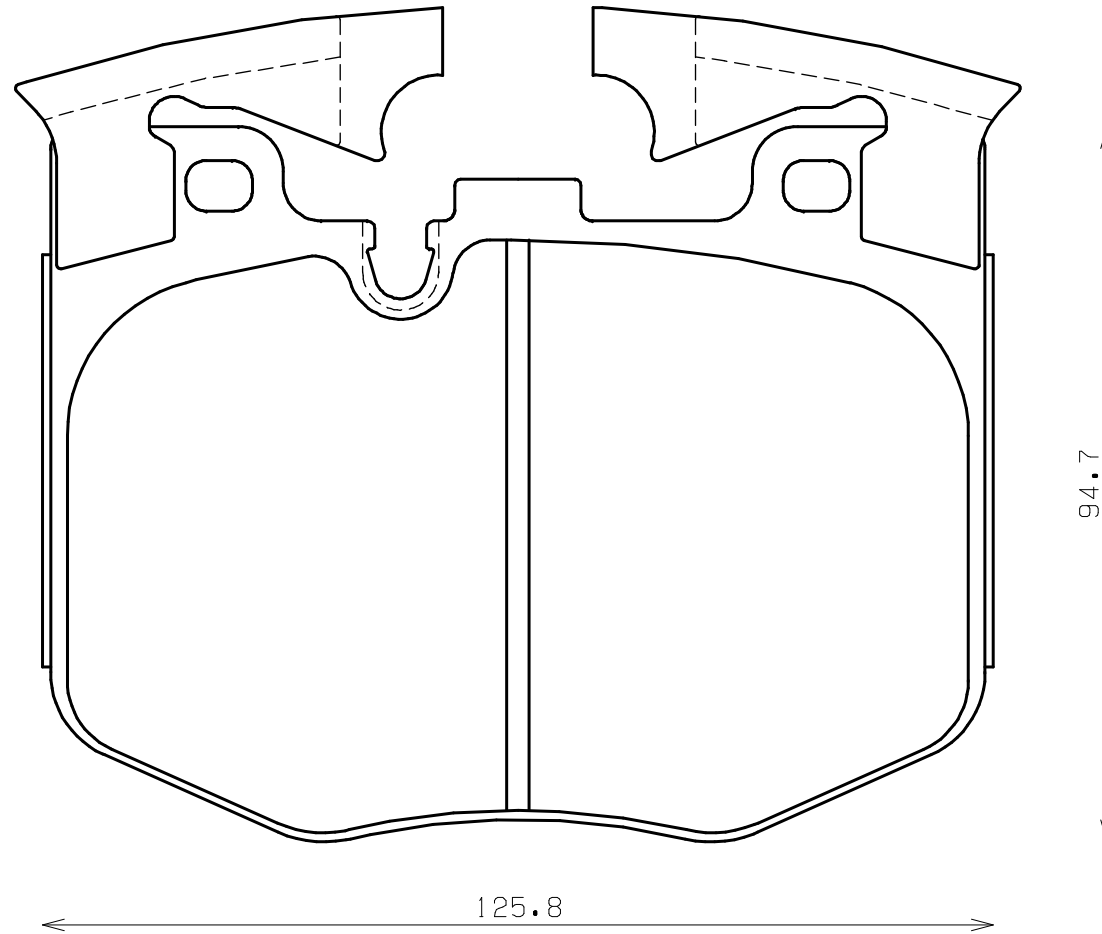

Ewig
for import car

Thickness : 20.0

Part No : EIP300