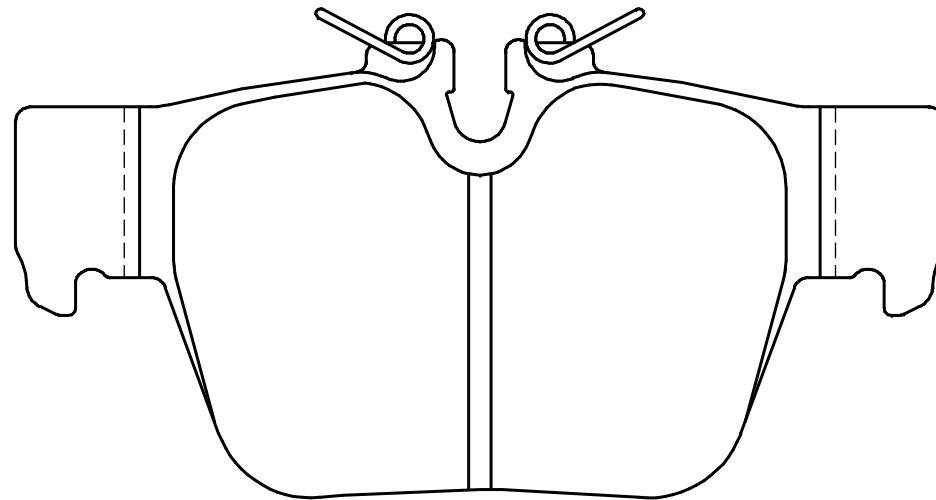

**Ewig**  
for import car

57.7

122.8

60.6

Thickness : 14.0

Part No : EIP305