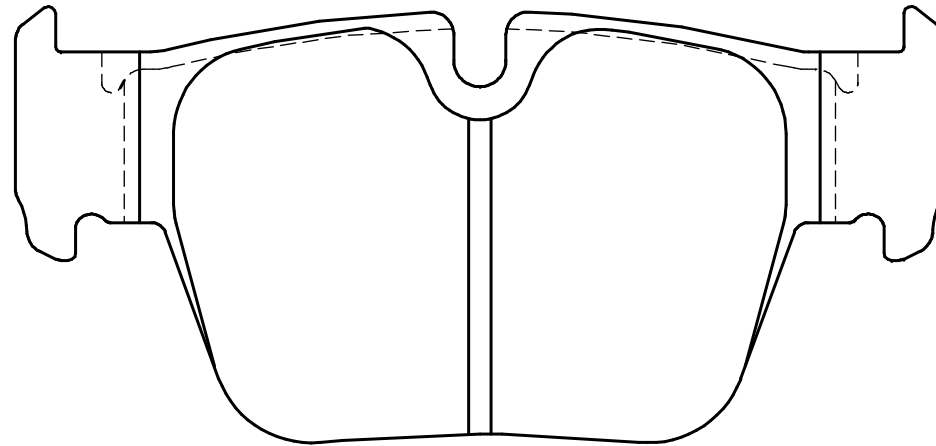

**Ewig**  
for import car

57.7

122.8

60.6

Thickness : 14.0

Part No : EIP305