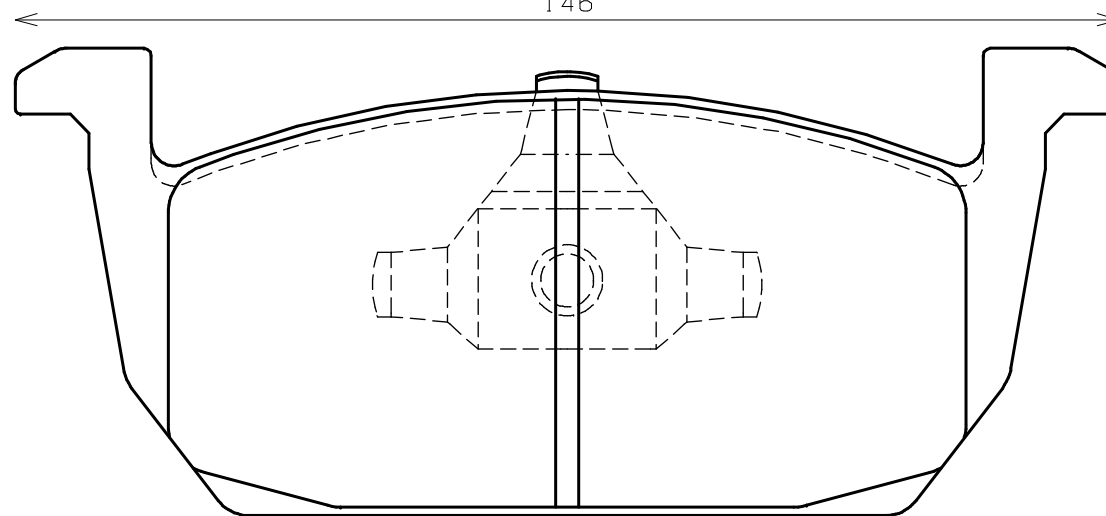

**Ewig**  
for import car

61.8

61.8

Thickness : 18.0

Part No : EIP306