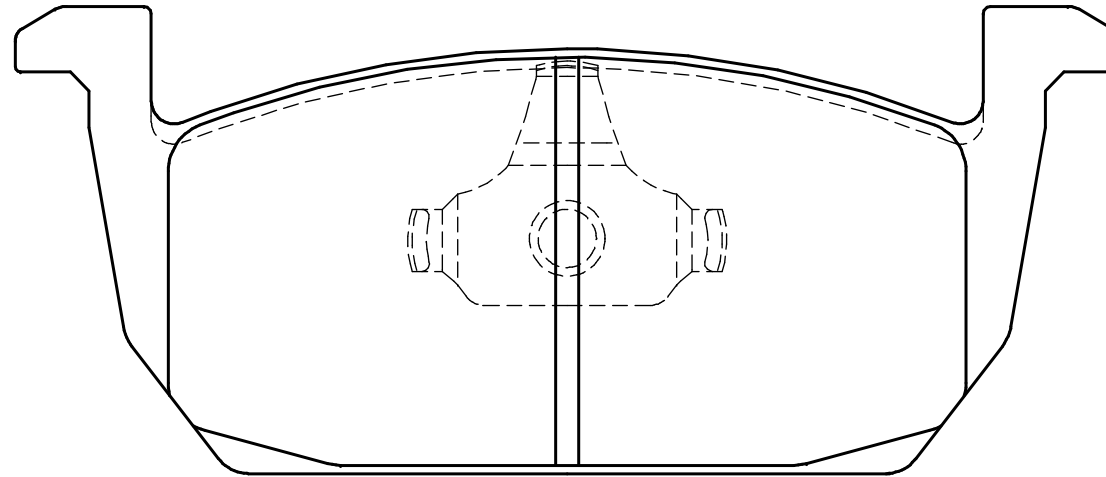

**Ewig**  
for import car

61.8

61.8

Thickness : 18.0

Part No : EIP306