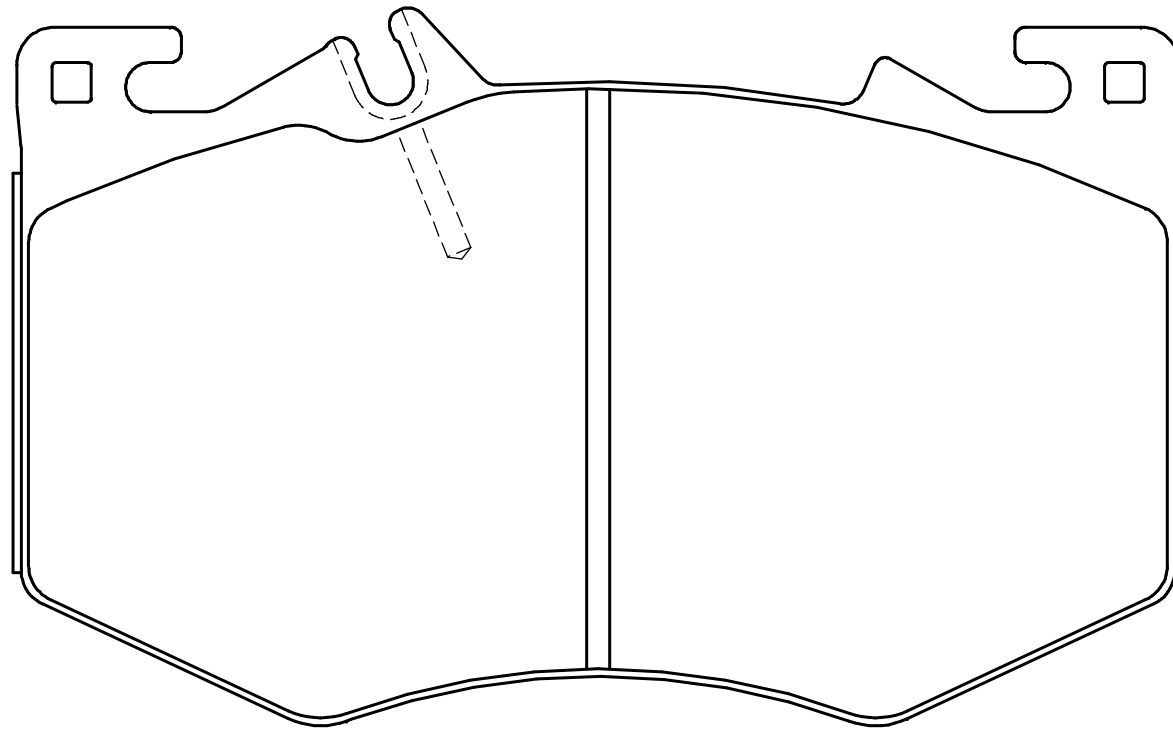

Ewig
for import car

95

154.7

Thickness : 16.5

Part No : EIP307