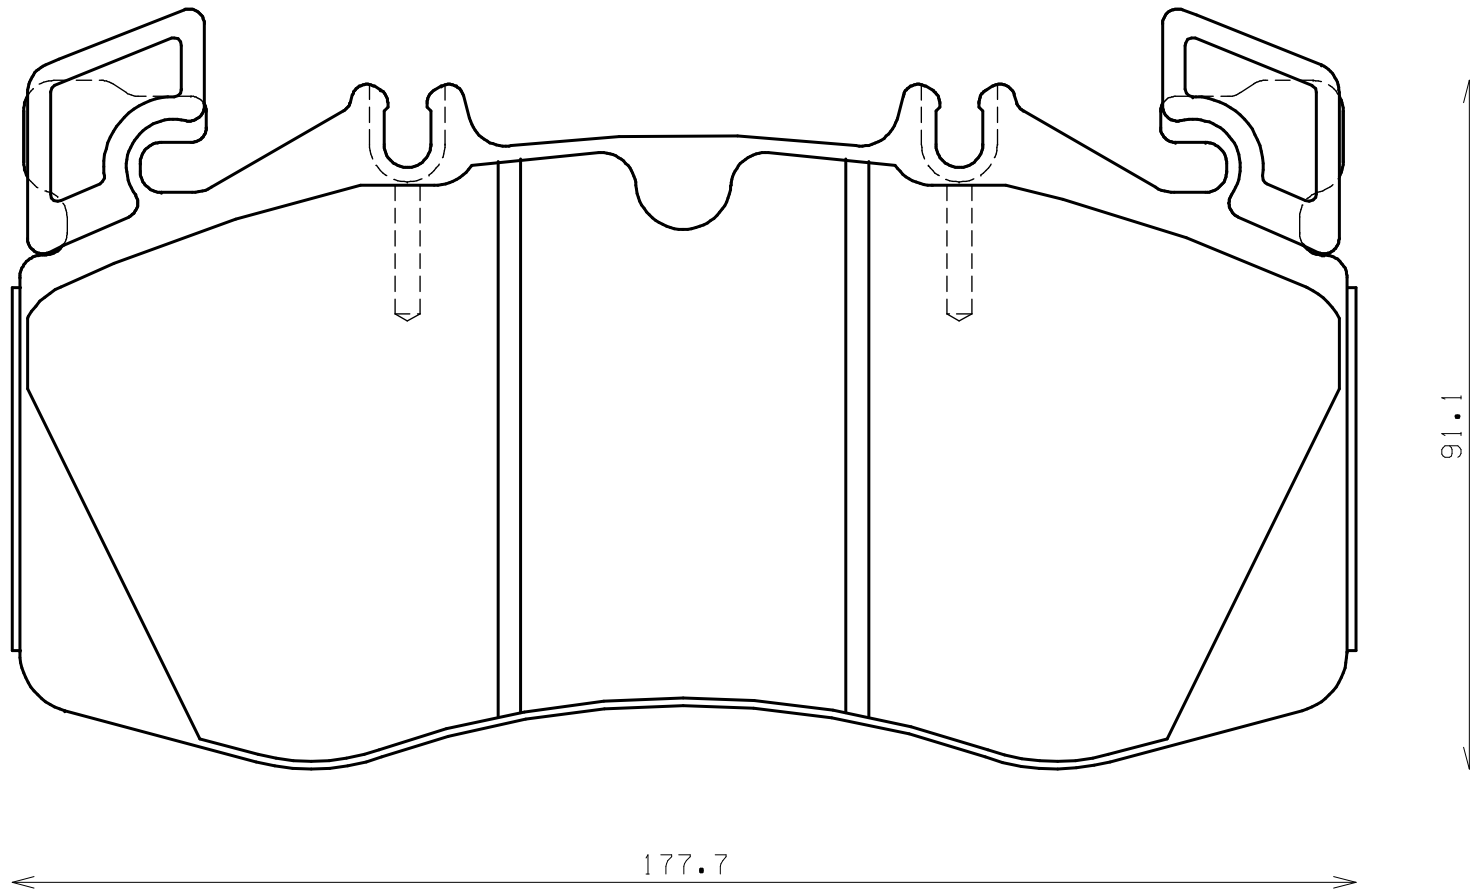

Ewig
for import car

Thickness : 16.5

Part No : EIP308