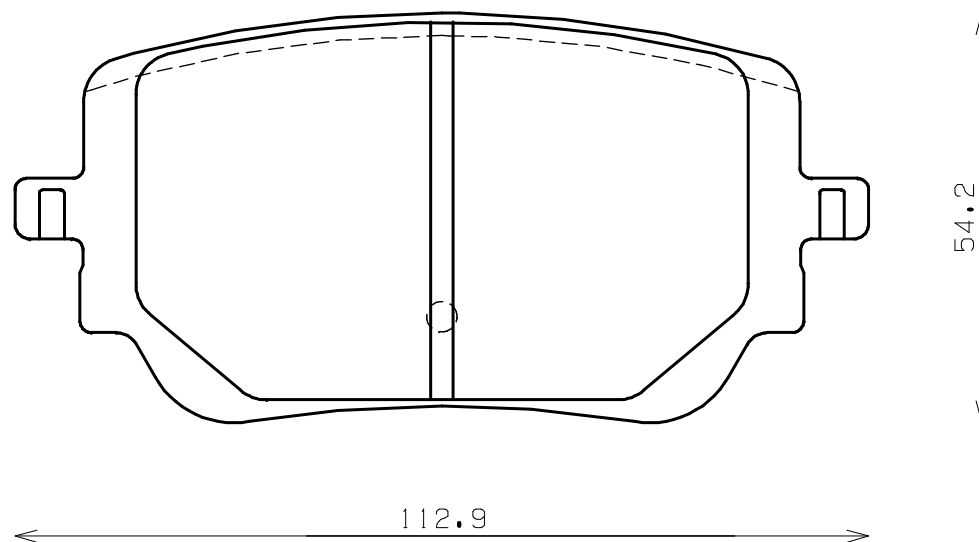

Ewig
for import car

Thickness : 17.5

Part No : EIP309