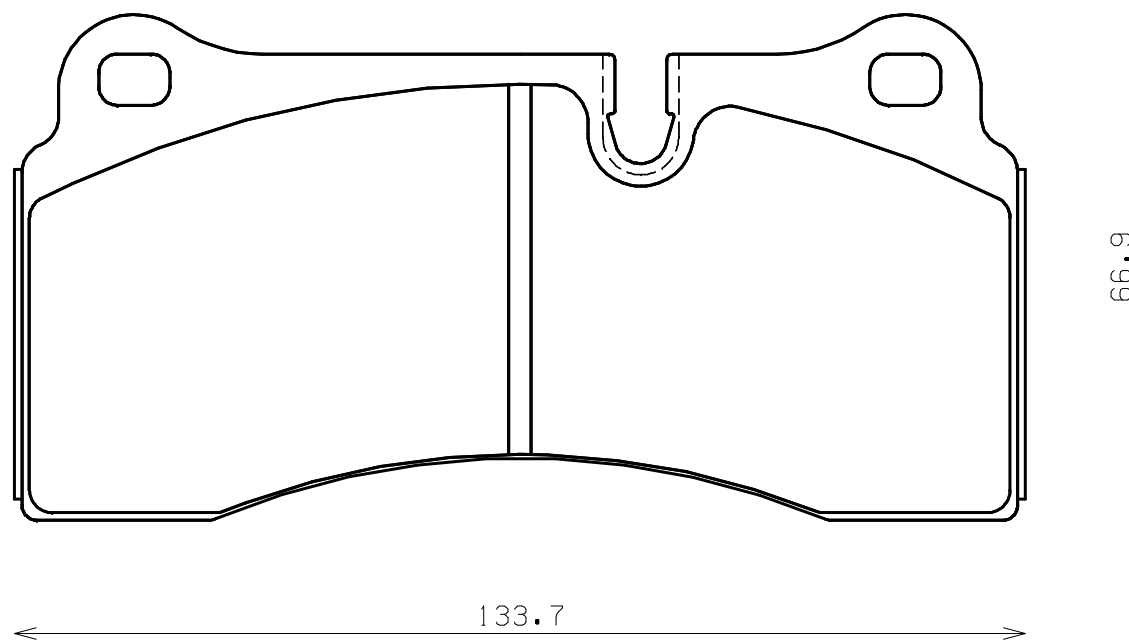

Ewig
for import car

Thickness : 17.0

Part No : EIP311