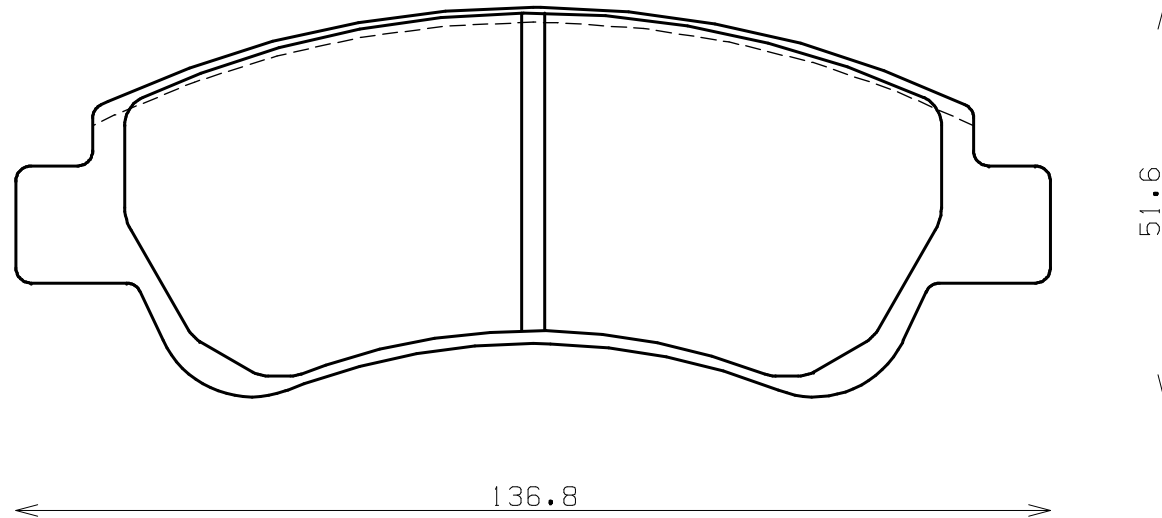

Ewig
for import car

Thickness : 19.0

Part No : EIP312