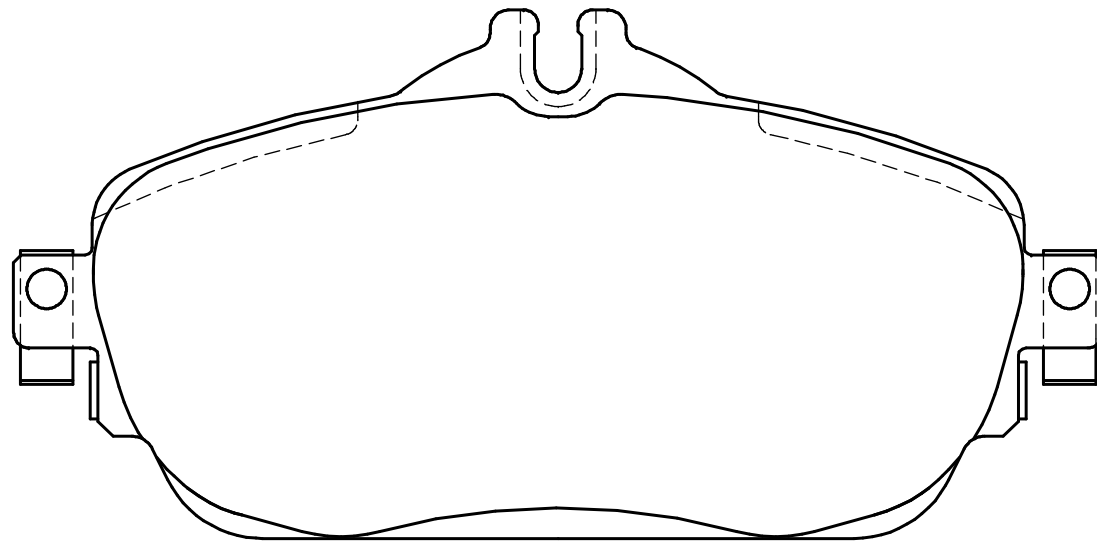

Ewig
for import car

Thickness : 19.5

Part No : EIP314