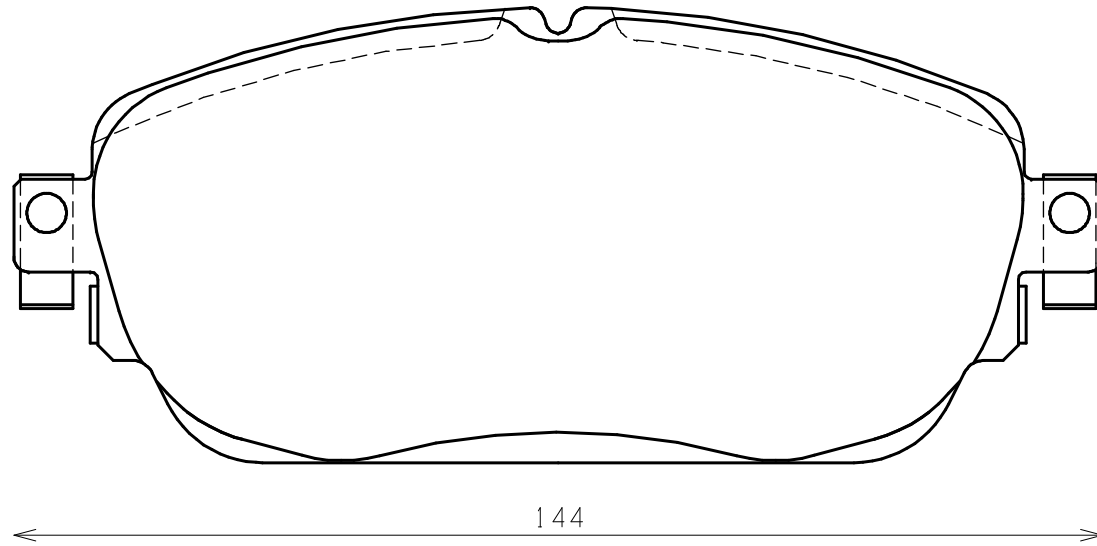

Ewig
for import car

Thickness : 19.5

Part No : EIP314