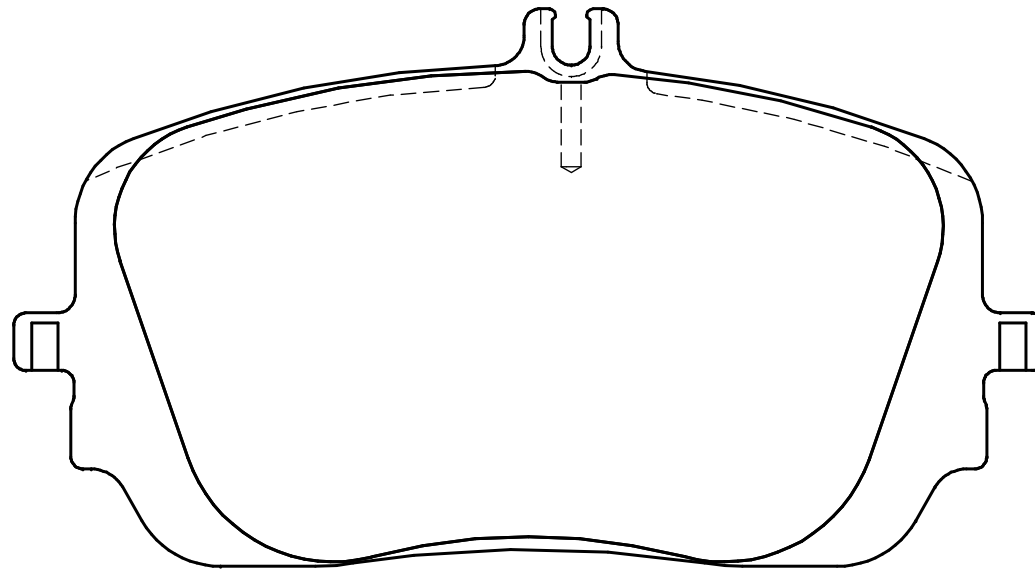

Ewig
for import car

170.3

82.9

92.2

Thickness : 18.5

Part No : EIP315