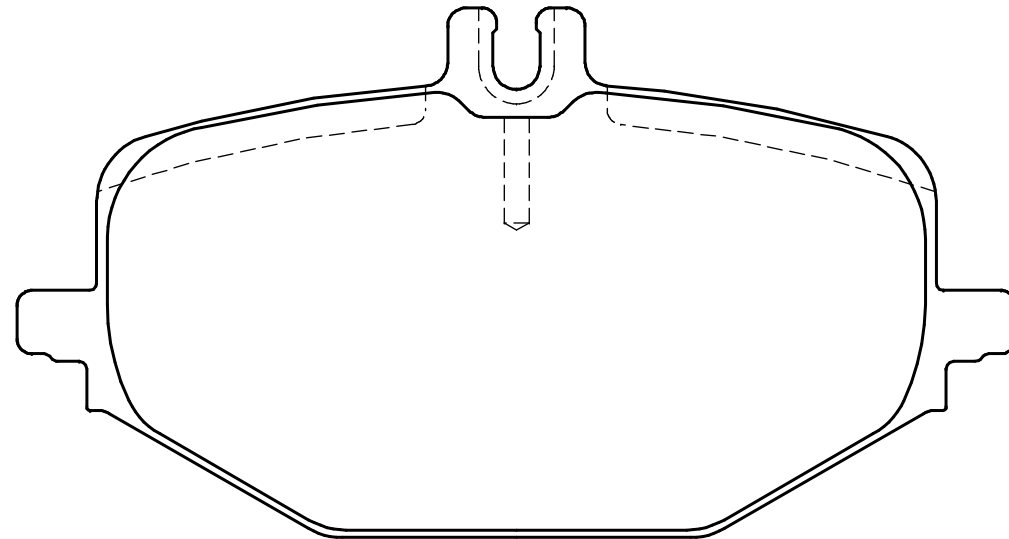

Ewig
for import car

60.2

132.1

70.1

Thickness : 19.0

Part No : EIP316