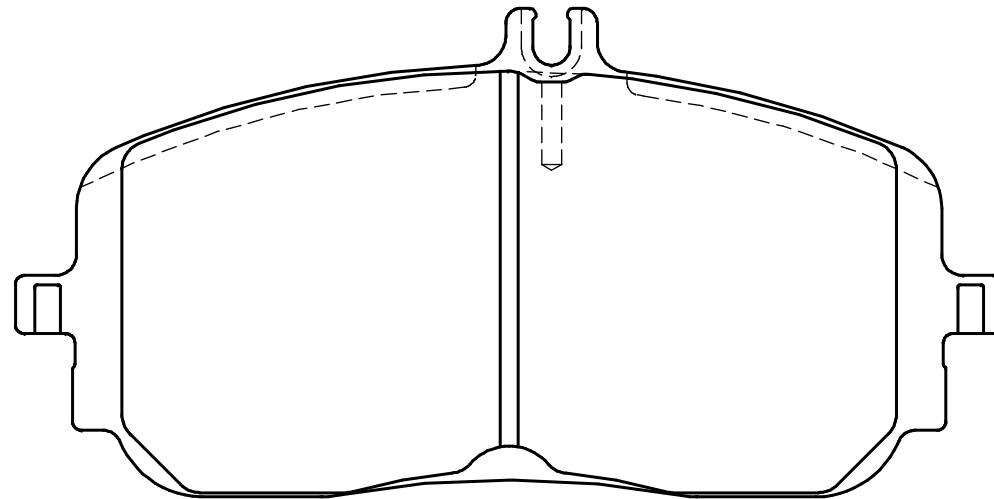

Ewig
for import car

71.2

163.3

81.8

Thickness : 18.5

Part No : EIP317