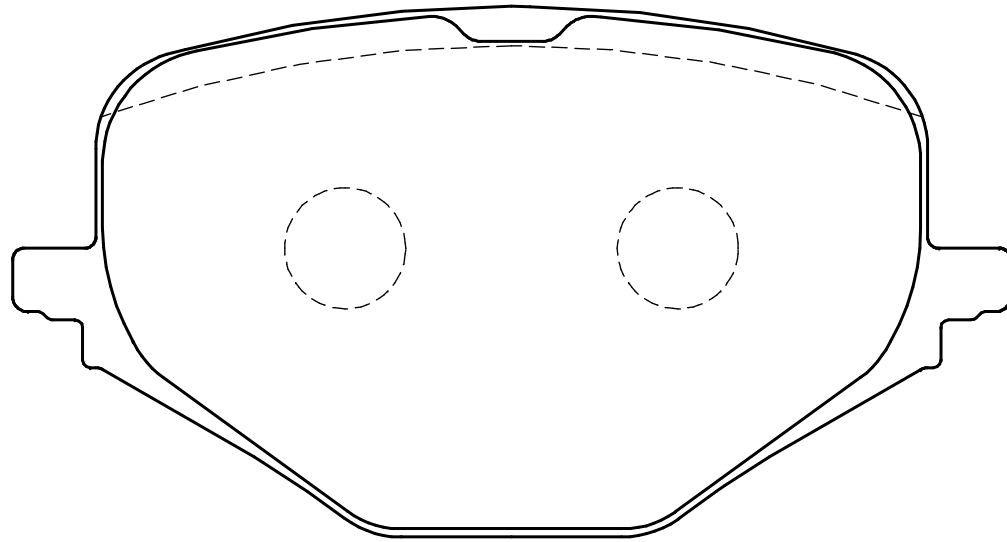

**Ewig**  
for import car

70.2

132

79

Thickness : 16.0

Part No : EIP319