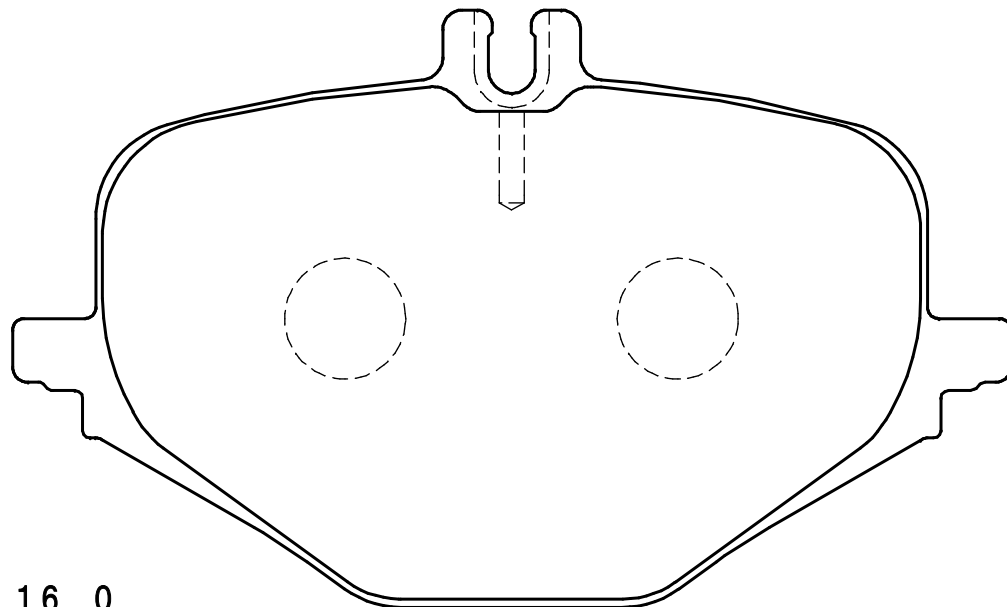

**Ewig**  
for import car

70.2

132

79

Thickness : 16.0

Part No : EIP319