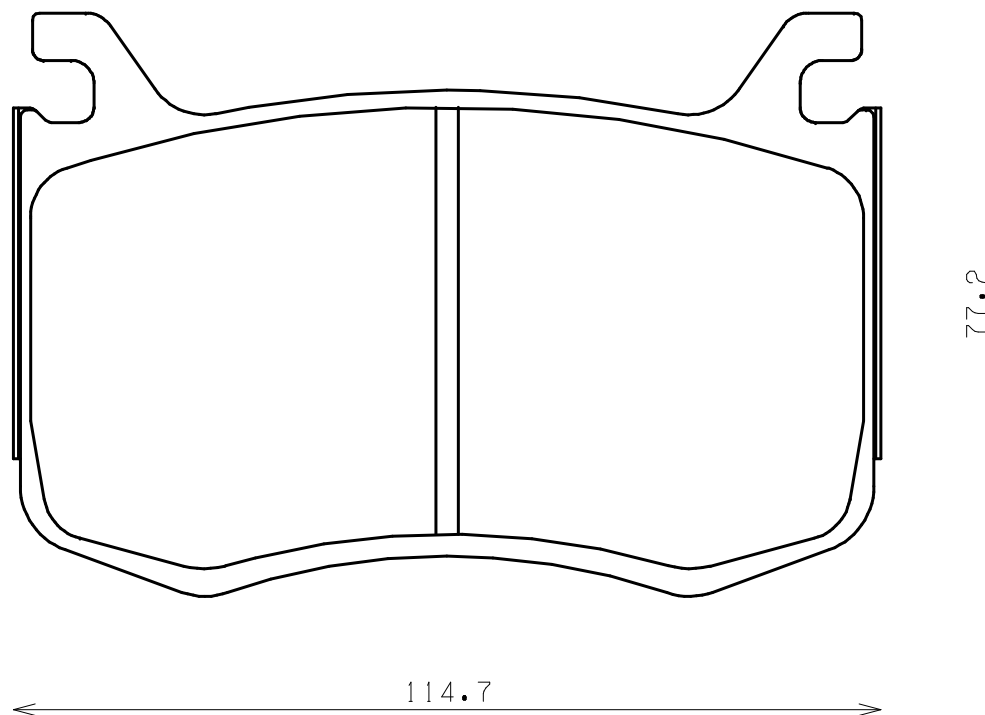

**Ewig**  
for import car

Thickness : 15.0

Part No : EIP322