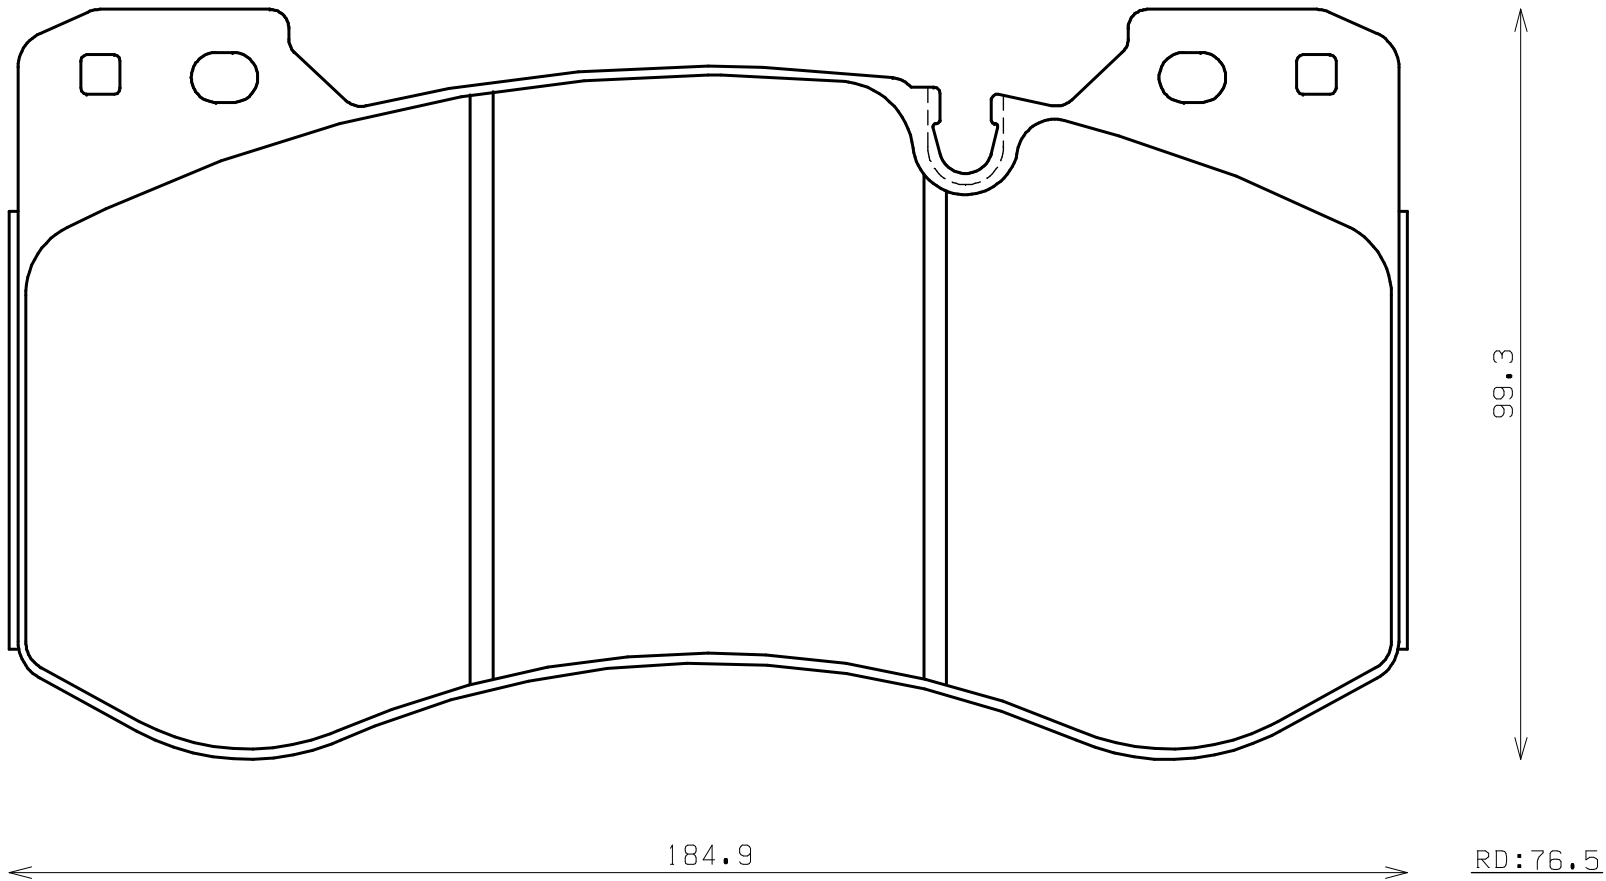

**Ewig**  
for import car

Thickness : 20.0

Part No : EIP328