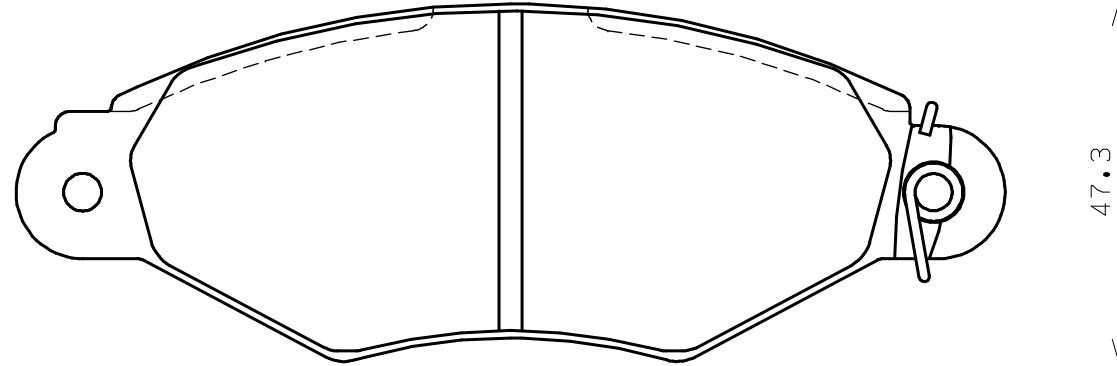

**Ewig**  
for import car

130.8

Thickness : 18.0

Part No : EIP332