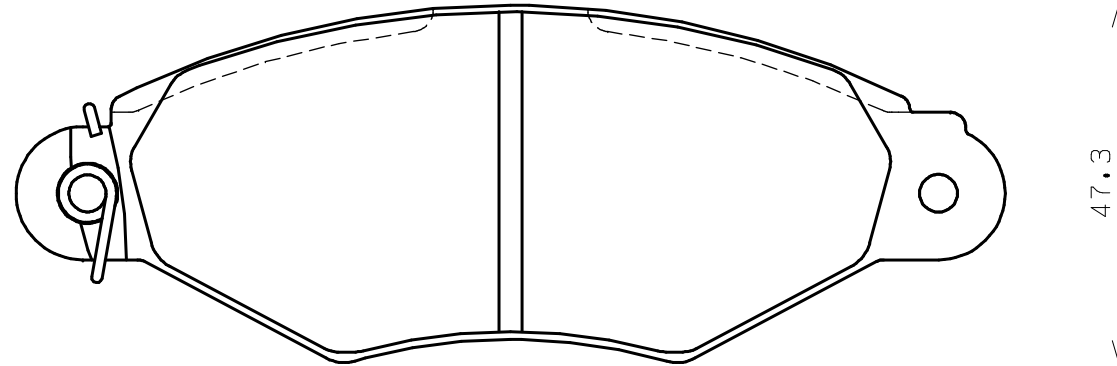

**Ewig**  
for import car

130.8

Thickness : 18.0

Part No : EIP332