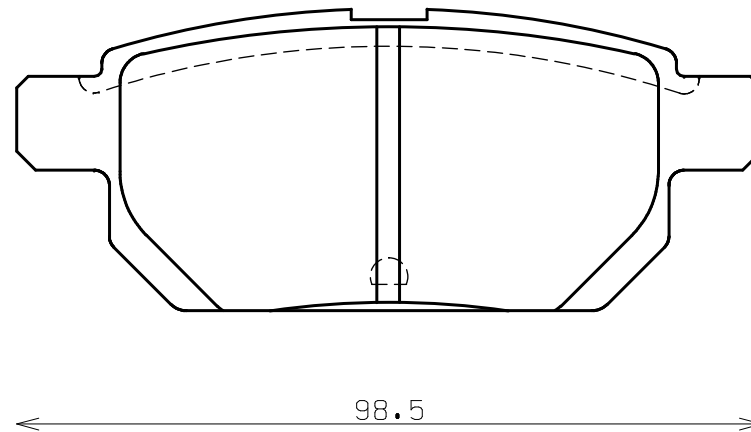

ENDLESS®

Thickness : 13.5

Part No : EP507