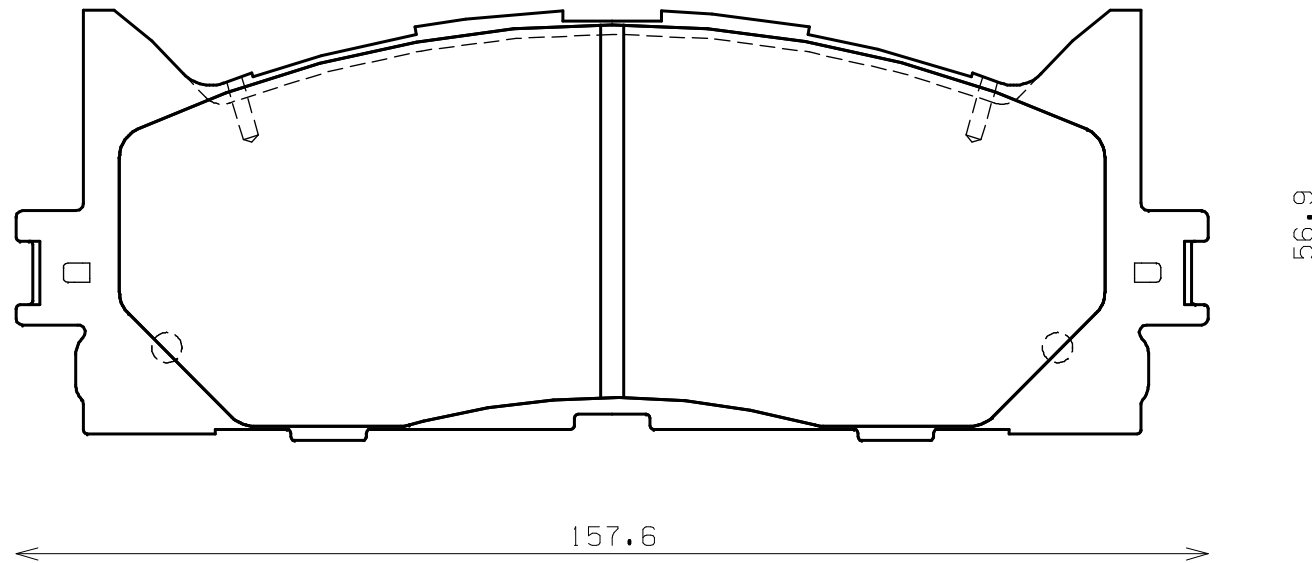

ENDLESS®

Thickness : 17.5

Part No : EP515