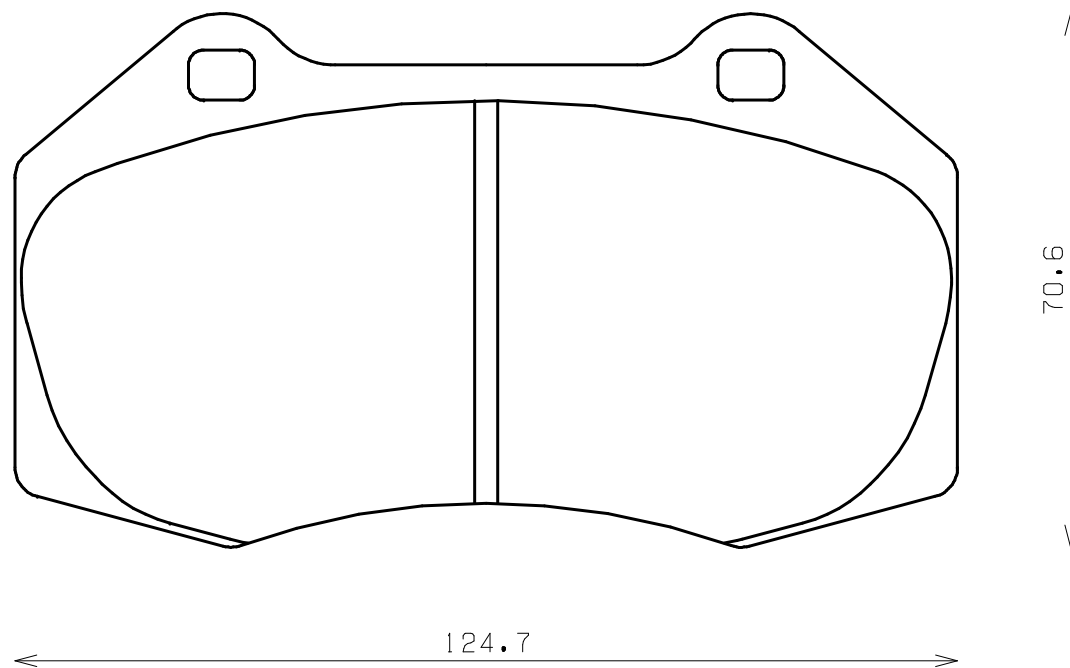

*ENDLESS*

Thickness : 15.0

Part No : EP525